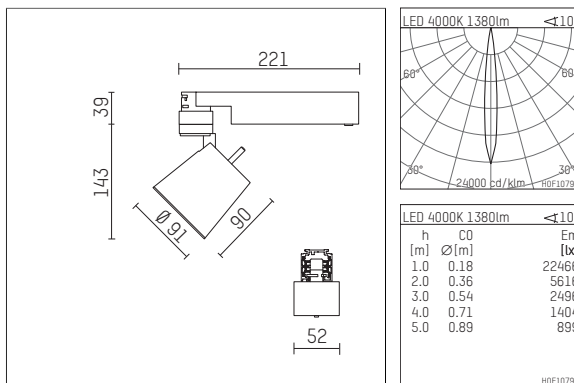

**112 247 14 721 | black**

gin.o 2  
spotlight  
LED | 14 W 4000 K

- spotlight gin.o 2
- with 3 circuit universal adapter
- for Hoffmeister control.x tracks
- circuit selection is possible while adapter is inserted into the track
- passive thermo management
- with LED 1560 lm
- colour temperature: 4000 K
- colour rendering index: CRI >80
- L90 / B10 (50.000h)
- SDCM < 2
- net luminous flux: 1380 lm
- total load: 14 W
- luminous efficacy: 98,6 lm/W
- rotationsymmetrical light distribution, spot
- beam angle: 10 °
- LED power unit integrated in adapter, electronic (POTI), 220-240 V, 0/50/60 Hz
- amplitude dimming
- adapter with integrated potentiometer
- dimming range: 100-1,4 %
- housing of die cast aluminium
- adapter of fibreglass reinforced thermoplastic
- safety glass, clear
- length: 221 mm, width: 52 mm, height: 182 mm
- rotatable 360°, 90° tiltable
- weight: 1,09 kg
- protection rating: IP20
- protection class I
- 5 years Hoffmeister warranty
- Made in Germany
- maximum ambient temperature: 35 ° C
- certificates: manufactured according to DIN VDE 0711 / EN 60598, CE
- colour: black
- 112 247 14 721

## Optional accessories

description accessory general	dimensions in mm	item number	pic.-No.
antiglare flaps for spotlights gin.a, gin.o and lo.nely size 2		103438	01
connection ring suitable for attachment of accessories for spotlights gin.a, gin.o and lo.nely size 2		103447	02
tube screen suitable for attachment of accessories for spotlights gin.a, gin.o and lo.nely size 2		103444	03
connection tube with cross louver suitable for attachment of accessories for spotlights gin.a, gin.o and lo.nely size 2		103441	04
visor suitable for attachment of accessories for spotlights gin.a, gin.o and lo.nely size 2		104750	05