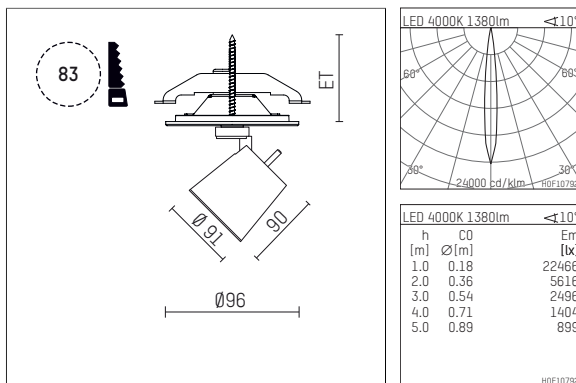

11224714 906-PA | silver

gin.o 2
spotlight
LED | 14 W 4000 K

- spotlight gin.o 2
- with recessed mounting plate
- for recessed installation into wall or ceiling
- passive thermo management
- with LED 1560 lm
- colour temperature: 4000 K
- colour rendering index: CRI >80
- L90 / B10 (50.000h)
- SDCM < 2
- net luminous flux: 1380 lm
- total load: 14 W
- luminous efficacy: 98,6 lm/W
- rotationsymmetrical light distribution, spot
- beam angle: 10 °
- with external LED power unit, electronic, 220-240 V, 50/60 Hz
- Dimming with external dimmers possible (trailing-edge and leading-edge)
- power supply: supply cord with plug connection 2x5x2,5 mm², length: 360 mm
- suitable for through wiring
- housing of die cast aluminium
- safety glass, clear
- ceiling plate of die cast aluminium
- diameter: 96 mm, recessing diameter: 83 mm
- recessing depth: 63 mm, ceiling thickness: 1-45 mm
- rotatable 360°, 90° tiltable
- weight: 1,21 kg
- protection rating: IP20
- protection class I
- 5 years Hoffmeister warranty
- Made in Germany
- maximum ambient temperature: 35 ° C
- certificates: manufactured according to DIN VDE 0711 / EN 60598, CE
- colour: silver
- 11224714 906-PA