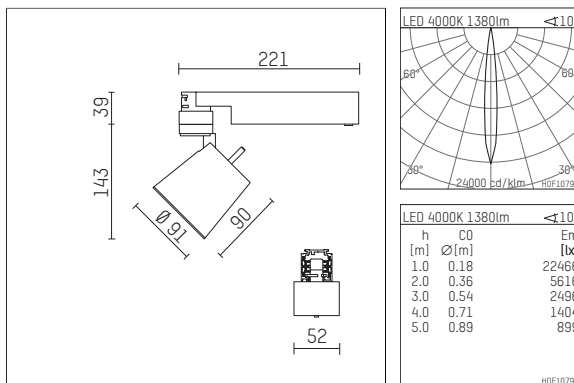

112 247 14 906 | silver

gin.o 2
spotlight
LED | 14 W 4000 K

- spotlight gin.o 2
- with 3 circuit universal adapter
- for Hoffmeister control.x tracks
- circuit selection is possible while adapter is inserted into the track
- passive thermo management
- with LED 1560 lm
- colour temperature: 4000 K
- colour rendering index: CRI >80
- L90 / B10 (50.000h)
- SDCM < 2
- net luminous flux: 1380 lm
- total load: 14 W
- luminous efficacy: 98,6 lm/W
- rotationsymmetrical light distribution, spot
- beam angle: 10 °
- LED power unit integrated in adapter, electronic (POTI), 220-240 V, 0/50/60 Hz
- amplitude dimming
- adapter with integrated potentiometer
- dimming range: 100-1,4 %
- housing of die cast aluminium
- adapter of fibreglass reinforced thermoplastic
- safety glass, clear
- length: 221 mm, width: 52 mm, height: 182 mm
- rotatable 360°, 90° tiltable
- weight: 1,09 kg
- protection rating: IP20
- protection class I
- 5 years Hoffmeister warranty
- Made in Germany
- maximum ambient temperature: 35 ° C
- certificates: manufactured according to DIN VDE 0711 / EN 60598, CE
- colour: silver
- 112 247 14 906