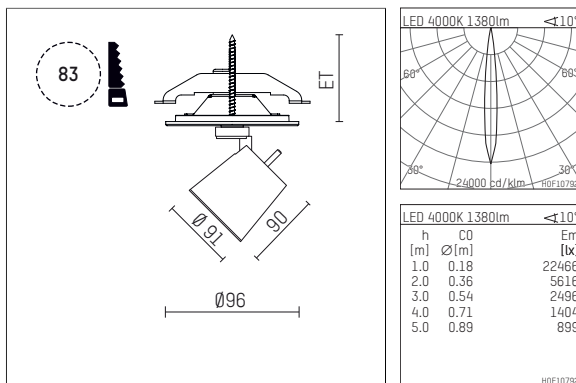

11224714 910-PA | white

gin.o 2
spotlight
LED | 14 W 4000 K

- spotlight gin.o 2
- with recessed mounting plate
- for recessed installation into wall or ceiling
- passive thermo management
- with LED 1560 lm
- colour temperature: 4000 K
- colour rendering index: CRI >80
- L90 / B10 (50.000h)
- SDCM < 2
- net luminous flux: 1380 lm
- total load: 14 W
- luminous efficacy: 98,6 lm/W
- rotationsymmetrical light distribution, spot
- beam angle: 10 °
- with external LED power unit, electronic, 220-240 V, 50/60 Hz
- Dimming with external dimmers possible (trailing-edge and leading-edge)
- power supply: supply cord with plug connection 2x5x2,5 mm², length: 360 mm
- suitable for through wiring
- housing of die cast aluminium
- safety glass, clear
- ceiling plate of die cast aluminium
- diameter: 96 mm, recessing diameter: 83 mm
- recessing depth: 63 mm, ceiling thickness: 1-45 mm
- rotatable 360°, 90° tiltable
- weight: 1,21 kg
- protection rating: IP20
- protection class I
- 5 years Hoffmeister warranty
- Made in Germany
- maximum ambient temperature: 35 ° C
- certificates: manufactured according to DIN VDE 0711 / EN 60598, CE
- colour: white (RAL9016)
- 11224714 910-PA