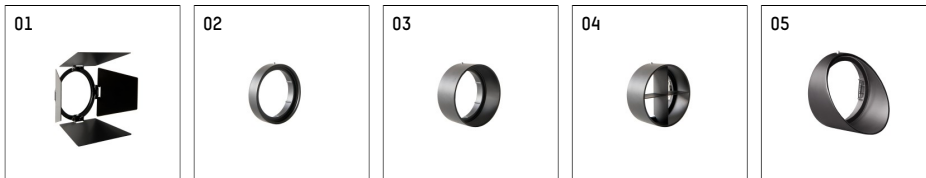

112 247 14 910
accessory

Optional accessories

description accessory general	dimensions in mm	item number	pic.-No.
antiglare flaps for spotlights gin.a, gin.o and lo.nely size 2		103438	01
connection ring suitable for attachment of accessories for spotlights gin.a, gin.o and lo.nely size 2		103446	02
tube screen suitable for attachment of accessories for spotlights gin.a, gin.o and lo.nely size 2		103443	03
connection tube with cross louver suitable for attachment of accessories for spotlights gin.a, gin.o and lo.nely size 2		103440	04
visor suitable for attachment of accessories for spotlights gin.a, gin.o and lo.nely size 2		104749	05

Additional optional accessory components

description accessory general	dimensions in mm	item number	pic.-No.
soft.shape lens for spotlights gin.a, gin.o and lo.nely size 2	∅: 74	104228	01
soft.spot lens for spotlights gin.a, gin.o and lo.nely size 2	∅: 74	103461	01
sculpture lens for spotlights gin.a, gin.o and lo.nely size 2	∅: 74	103460	02
prismatic glass for spotlights gin.a, gin.o and lo.nely size 2	∅: 74	104915	03
honeycomb louver for spotlights gin.a, gin.o and lo.nely size 2		103448	04
Dichroitic conversion filter daylight filter, conversion from 3000K to 5000K for spotlights gin.a, gin.o and lo.nely size 2	∅: 74	103459	05
Dichroitic conversion filter neutral filter, conversion from 3000K to 4000K for spotlights gin.a, gin.o and lo.nely size 2	∅: 74	103458	06
Dichroitic conversion filter warm tone filter, conversion from 3000K to 2400K for spotlights gin.a, gin.o and lo.nely size 2	∅: 74	103457	07