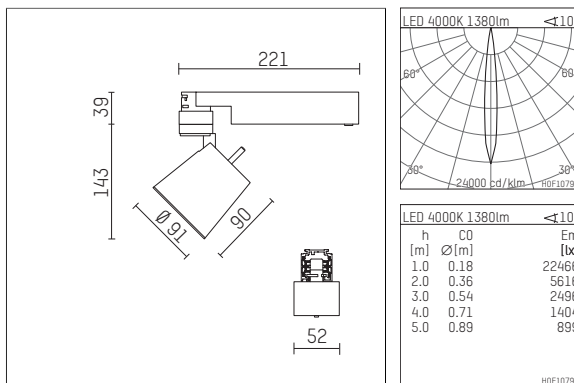

**112 247 14 910 | white**

gin.o 2

spotlight

LED | 14 W 4000 K

- spotlight gin.o 2
- with 3 circuit universal adapter
- for Hoffmeister control.x tracks
- circuit selection is possible while adapter is inserted into the track
- passive thermo management
- with LED 1560 lm
- colour temperature: 4000 K
- colour rendering index: CRI >80
- L90 / B10 (50.000h)
- SDCM < 2
- net luminous flux: 1380 lm
- total load: 14 W
- luminous efficacy: 98,6 lm/W
- rotationsymmetrical light distribution, spot
- beam angle: 10 °
- LED power unit integrated in adapter, electronic (POTI), 220-240 V, 0/50/60 Hz
- amplitude dimming
- adapter with integrated potentiometer
- dimming range: 100-1,4 %
- housing of die cast aluminium
- adapter of fibreglass reinforced thermoplastic
- safety glass, clear
- length: 221 mm, width: 52 mm, height: 182 mm
- rotatable 360°, 90° tiltable
- weight: 1,09 kg
- protection rating: IP20
- protection class I
- 5 years Hoffmeister warranty
- Made in Germany
- maximum ambient temperature: 35 ° C
- certificates: manufactured according to DIN VDE 0711 / EN 60598, CE
- colour: white (RAL9016)
- 112 247 14 910

## Optional accessories

description accessory general	dimensions in mm	item number	pic.-No.
antiglare flaps for spotlights gin.a, gin.o and lo.nely size 2		103438	01
connection ring suitable for attachment of accessories for spotlights gin.a, gin.o and lo.nely size 2		103446	02
tube screen suitable for attachment of accessories for spotlights gin.a, gin.o and lo.nely size 2		103443	03
connection tube with cross louver suitable for attachment of accessories for spotlights gin.a, gin.o and lo.nely size 2		103440	04
visor suitable for attachment of accessories for spotlights gin.a, gin.o and lo.nely size 2		104749	05