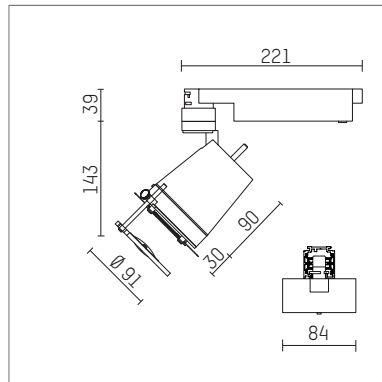

112 260 02 721 D | black

gin.o 2
Contour spotlight
LED | 14 W 2700 K

- Contour spotlight gin.o 2
- with 3 circuit DALI adapter
- for Hoffmeister control.x tracks
- circuit selection is possible while adapter is inserted into the track
- passive thermo management
- with LED 1060 lm
- colour temperature: 2700 K
- colour rendering index: CRI >90
- L90 / B10 (50.000h)
- SDCM < 2
- total load: 14 W
- Contour spotlights
- fresnel lense, glass-lens focusable
- LED power unit integrated in adapter, electronic (DALI), 220-240 V, 0/50/60 Hz
- amplitude dimming
- dimming range: 100-1 %
- housing of die cast aluminium
- adapter of fibreglass reinforced thermoplastic
- framing attachment with holder metal, black
- length: 221 mm, width: 84 mm
- rotatable 360°, 90° tiltable
- weight: 1,41 kg
- protection rating: IP20
- protection class I
- 5 years Hoffmeister warranty
- Made in Germany
- maximum ambient temperature: 35 ° C
- certificates: manufactured according to DIN VDE 0711 / EN 60598, CE
- colour: black
- 112 260 02 721 D