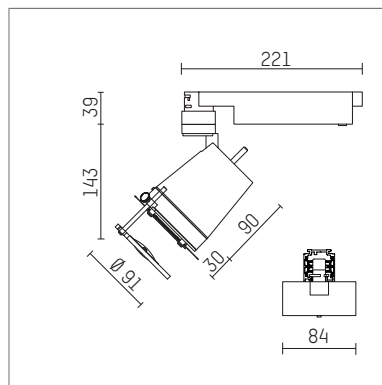

112 260 02 906 D | silver

gin.o 2
Contour spotlight
LED | 14 W 2700 K

- Contour spotlight gin.o 2
- with 3 circuit DALI adapter
- for Hoffmeister control.x tracks
- circuit selection is possible while adapter is inserted into the track
- passive thermo management
- with LED 1060 lm
- colour temperature: 2700 K
- colour rendering index: CRI >90
- L90 / B10 (50.000h)
- SDCM < 2
- total load: 14 W
- Contour spotlights
- fresnel lense, glass-lens focusable
- LED power unit integrated in adapter, electronic (DALI), 220-240 V, 0/50/60 Hz
- amplitude dimming
- dimming range: 100-1 %
- housing of die cast aluminium
- adapter of fibreglass reinforced thermoplastic
- framing attachment with holder metal, black
- length: 221 mm, width: 84 mm
- rotatable 360°, 90° tiltable
- weight: 1,41 kg
- protection rating: IP20
- protection class I
- 5 years Hoffmeister warranty
- Made in Germany
- maximum ambient temperature: 35 ° C
- certificates: manufactured according to DIN VDE 0711 / EN 60598, CE
- colour: silver
- 112 260 02 906 D