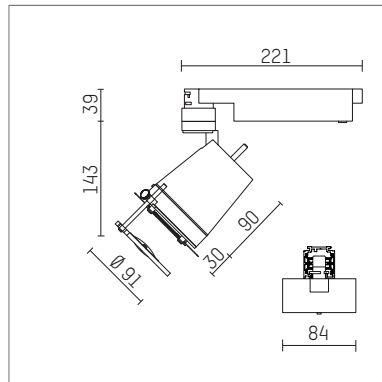

112 260 02 910 D | white

gin.o 2
Contour spotlight
LED | 14 W 2700 K

- Contour spotlight gin.o 2
- with 3 circuit DALI adapter
- for Hoffmeister control.x tracks
- circuit selection is possible while adapter is inserted into the track
- passive thermo management
- with LED 1060 lm
- colour temperature: 2700 K
- colour rendering index: CRI >90
- L90 / B10 (50.000h)
- SDCM < 2
- total load: 14 W
- Contour spotlights
- fresnel lense, glass-lens focusable
- LED power unit integrated in adapter, electronic (DALI), 220-240 V, 0/50/60 Hz
- amplitude dimming
- dimming range: 100-1 %
- housing of die cast aluminium
- adapter of fibreglass reinforced thermoplastic
- framing attachment with holder metal, black
- length: 221 mm, width: 84 mm
- rotatable 360°, 90° tiltable
- weight: 1,41 kg
- protection rating: IP20
- protection class I
- 5 years Hoffmeister warranty
- Made in Germany
- maximum ambient temperature: 35 ° C
- certificates: manufactured according to DIN VDE 0711 / EN 60598, CE
- colour: white (RAL9016)
- 112 260 02 910 D