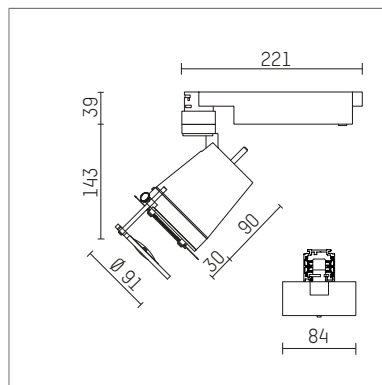

112 260 03 721 D | black

gin.o 2
Contour spotlight
LED | 14 W 3000 K

- Contour spotlight gin.o 2
- with 3 circuit DALI adapter
- for Hoffmeister control.x tracks
- circuit selection is possible while adapter is inserted into the track
- passive thermo management
- with LED 1200 lm
- colour temperature: 3000 K
- colour rendering index: CRI >90
- L90 / B10 (50.000h)
- SDCM < 2
- total load: 14 W
- Contour spotlights
- fresnel lense, glass-lens focusable
- LED power unit integrated in adapter, electronic (DALI), 220-240 V, 0/50/60 Hz
- amplitude dimming
- dimming range: 100-1 %
- housing of die cast aluminium
- adapter of fibreglass reinforced thermoplastic
- framing attachment with holder metal, black
- length: 221 mm, width: 84 mm
- rotatable 360°, 90° tiltable
- weight: 1,41 kg
- protection rating: IP20
- protection class I
- 5 years Hoffmeister warranty
- Made in Germany
- maximum ambient temperature: 35 ° C
- certificates: manufactured according to DIN VDE 0711 / EN 60598, CE
- colour: black
- 112 260 03 721 D