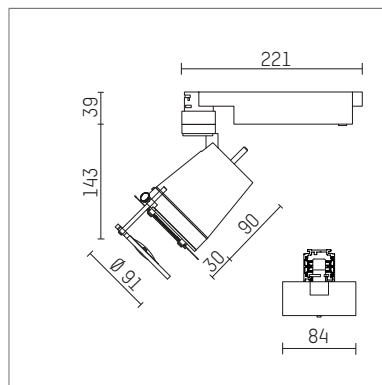

112 260 03 906 D | silver

gin.o 2
Contour spotlight
LED | 14 W 3000 K

- Contour spotlight gin.o 2
- with 3 circuit DALI adapter
- for Hoffmeister control.x tracks
- circuit selection is possible while adapter is inserted into the track
- passive thermo management
- with LED 1200 lm
- colour temperature: 3000 K
- colour rendering index: CRI >90
- L90 / B10 (50.000h)
- SDCM < 2
- total load: 14 W
- Contour spotlights
- fresnel lense, glass-lens focusable
- LED power unit integrated in adapter, electronic (DALI), 220-240 V, 0/50/60 Hz
- amplitude dimming
- dimming range: 100-1 %
- housing of die cast aluminium
- adapter of fibreglass reinforced thermoplastic
- framing attachment with holder metal, black
- length: 221 mm, width: 84 mm
- rotatable 360°, 90° tiltable
- weight: 1,41 kg
- protection rating: IP20
- protection class I
- 5 years Hoffmeister warranty
- Made in Germany
- maximum ambient temperature: 35 ° C
- certificates: manufactured according to DIN VDE 0711 / EN 60598, CE
- colour: silver
- 112 260 03 906 D