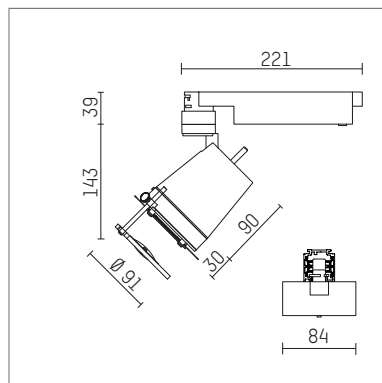

112 260 04 721 D | black

gin.o 2
Contour spotlight
LED | 14 W 4000 K

- Contour spotlight gin.o 2
- with 3 circuit DALI adapter
- for Hoffmeister control.x tracks
- circuit selection is possible while adapter is inserted into the track
- passive thermo management
- with LED 1560 lm
- colour temperature: 4000 K
- colour rendering index: CRI >80
- L90 / B10 (50.000h)
- SDCM < 2
- total load: 14 W
- Contour spotlights
- fresnel lense, glass-lens focusable
- LED power unit integrated in adapter, electronic (DALI), 220-240 V, 0/50/60 Hz
- amplitude dimming
- dimming range: 100-1 %
- housing of die cast aluminium
- adapter of fibreglass reinforced thermoplastic
- framing attachment with holder metal, black
- length: 221 mm, width: 84 mm
- rotatable 360°, 90° tiltable
- weight: 1,41 kg
- protection rating: IP20
- protection class I
- 5 years Hoffmeister warranty
- Made in Germany
- maximum ambient temperature: 35 ° C
- certificates: manufactured according to DIN VDE 0711 / EN 60598, CE
- colour: black
- 112 260 04 721 D