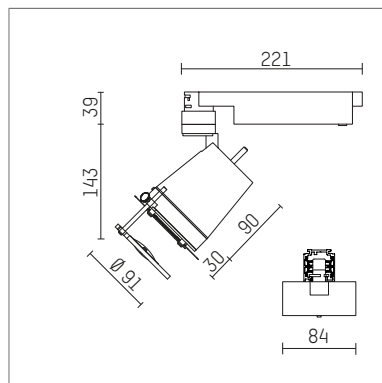

112 260 04 906 D | silver

gin.o 2
Contour spotlight
LED | 14 W 4000 K

- Contour spotlight gin.o 2
- with 3 circuit DALI adapter
- for Hoffmeister control.x tracks
- circuit selection is possible while adapter is inserted into the track
- passive thermo management
- with LED 1560 lm
- colour temperature: 4000 K
- colour rendering index: CRI >80
- L90 / B10 (50.000h)
- SDCM < 2
- total load: 14 W
- Contour spotlights
- fresnel lense, glass-lens focusable
- LED power unit integrated in adapter, electronic (DALI), 220-240 V, 0/50/60 Hz
- amplitude dimming
- dimming range: 100-1 %
- housing of die cast aluminium
- adapter of fibreglass reinforced thermoplastic
- framing attachment with holder metal, black
- length: 221 mm, width: 84 mm
- rotatable 360°, 90° tiltable
- weight: 1,41 kg
- protection rating: IP20
- protection class I
- 5 years Hoffmeister warranty
- Made in Germany
- maximum ambient temperature: 35 ° C
- certificates: manufactured according to DIN VDE 0711 / EN 60598, CE
- colour: silver
- 112 260 04 906 D