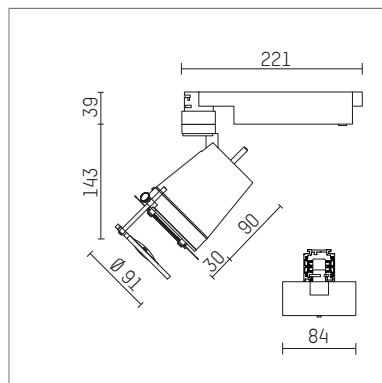

112 260 04 910 D | white

gin.o 2
Contour spotlight
LED | 14 W 4000 K

- Contour spotlight gin.o 2
- with 3 circuit DALI adapter
- for Hoffmeister control.x tracks
- circuit selection is possible while adapter is inserted into the track
- passive thermo management
- with LED 1560 lm
- colour temperature: 4000 K
- colour rendering index: CRI >80
- L90 / B10 (50.000h)
- SDCM < 2
- total load: 14 W
- Contour spotlights
- fresnel lense, glass-lens focusable
- LED power unit integrated in adapter, electronic (DALI), 220-240 V, 0/50/60 Hz
- amplitude dimming
- dimming range: 100-1 %
- housing of die cast aluminium
- adapter of fibreglass reinforced thermoplastic
- framing attachment with holder metal, black
- length: 221 mm, width: 84 mm
- rotatable 360°, 90° tiltable
- weight: 1,41 kg
- protection rating: IP20
- protection class I
- 5 years Hoffmeister warranty
- Made in Germany
- maximum ambient temperature: 35 ° C
- certificates: manufactured according to DIN VDE 0711 / EN 60598, CE
- colour: white (RAL9016)
- 112 260 04 910 D