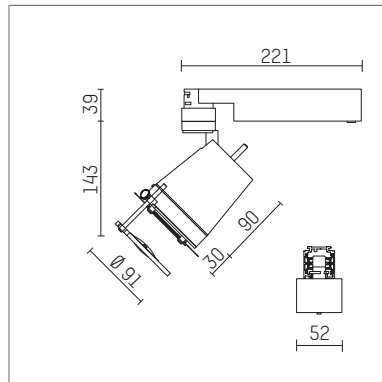

**112 260 12 721 | black**

gin.o 2  
Contour spotlight  
LED | 14 W 2700 K

- Contour spotlight gin.o 2
- with 3 circuit universal adapter
- for Hoffmeister control.x tracks
- circuit selection is possible while adapter is inserted into the track
- passive thermo management
- with LED 1060 lm
- colour temperature: 2700 K
- colour rendering index: CRI >90
- L90 / B10 (50.000h)
- SDCM < 2
- total load: 14 W
- Contour spotlights
- fresnel lense, glass-lens focusable
- LED power unit integrated in adapter, electronic (POTI), 220-240 V, 0/50/60 Hz
- amplitude dimming
- adapter with integrated potentiometer
- dimming range: 100-1,4 %
- housing of die cast aluminium
- adapter of fibreglass reinforced thermoplastic
- framing attachment with holder metal, black
- length: 221 mm, width: 52 mm
- rotatable 360°, 90° tiltable
- weight: 1,41 kg
- protection rating: IP20
- protection class I
- 5 years Hoffmeister warranty
- Made in Germany
- maximum ambient temperature: 35 ° C
- certificates: manufactured according to DIN VDE 0711 / EN 60598, CE
- colour: black
- 112 260 12 721