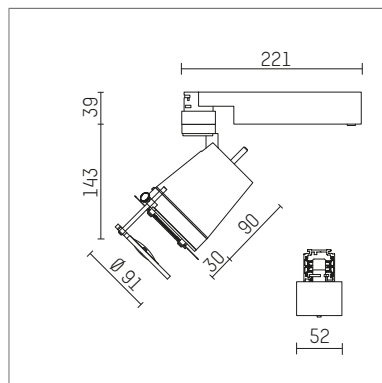

112 260 12 906 | silver

gin.o 2
Contour spotlight
LED | 14 W 2700 K

- Contour spotlight gin.o 2
- with 3 circuit universal adapter
- for Hoffmeister control.x tracks
- circuit selection is possible while adapter is inserted into the track
- passive thermo management
- with LED 1060 lm
- colour temperature: 2700 K
- colour rendering index: CRI >90
- L90 / B10 (50.000h)
- SDCM < 2
- total load: 14 W
- Contour spotlights
- fresnel lense, glass-lens focusable
- LED power unit integrated in adapter, electronic (POTI), 220-240 V, 0/50/60 Hz
- amplitude dimming
- adapter with integrated potentiometer
- dimming range: 100-1,4 %
- housing of die cast aluminium
- adapter of fibreglass reinforced thermoplastic
- framing attachment with holder metal, black
- length: 221 mm, width: 52 mm
- rotatable 360°, 90° tiltable
- weight: 1,41 kg
- protection rating: IP20
- protection class I
- 5 years Hoffmeister warranty
- Made in Germany
- maximum ambient temperature: 35 ° C
- certificates: manufactured according to DIN VDE 0711 / EN 60598, CE
- colour: silver
- 112 260 12 906