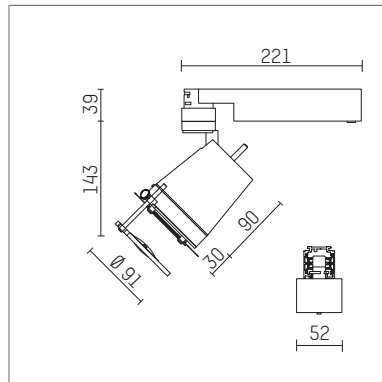

## 112 260 12 910 | white

gin.o 2  
Contour spotlight  
LED | 14 W 2700 K

- Contour spotlight gin.o 2
- with 3 circuit universal adapter
- for Hoffmeister control.x tracks
- circuit selection is possible while adapter is inserted into the track
- passive thermo management
- with LED 1060 lm
- colour temperature: 2700 K
- colour rendering index: CRI >90
- L90 / B10 (50.000h)
- SDCM < 2
- total load: 14 W
- Contour spotlights
- fresnel lense, glass-lens focusable
- LED power unit integrated in adapter, electronic (POTI), 220-240 V, 0/50/60 Hz
- amplitude dimming
- adapter with integrated potentiometer
- dimming range: 100-1,4 %
- housing of die cast aluminium
- adapter of fibreglass reinforced thermoplastic
- framing attachment with holder metal, black
- length: 221 mm, width: 52 mm
- rotatable 360°, 90° tiltable
- weight: 1,41 kg
- protection rating: IP20
- protection class I
- 5 years Hoffmeister warranty
- Made in Germany
- maximum ambient temperature: 35 ° C
- certificates: manufactured according to DIN VDE 0711 / EN 60598, CE
- colour: white (RAL9016)
- 112 260 12 910