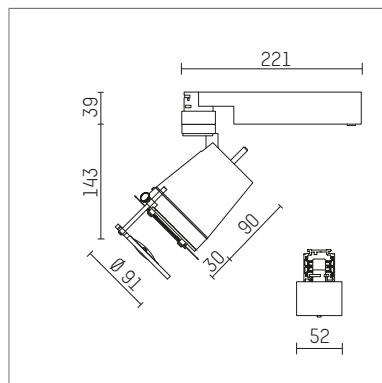

**112 260 13 721 | black**

gin.o 2  
Contour spotlight  
LED | 14 W 3000 K

- Contour spotlight gin.o 2
- with 3 circuit universal adapter
- for Hoffmeister control.x tracks
- circuit selection is possible while adapter is inserted into the track
- passive thermo management
- with LED 1200 lm
- colour temperature: 3000 K
- colour rendering index: CRI >90
- L90 / B10 (50.000h)
- SDCM < 2
- total load: 14 W
- Contour spotlights
- fresnel lense, glass-lens focusable
- LED power unit integrated in adapter, electronic (POTI), 220-240 V, 0/50/60 Hz
- amplitude dimming
- adapter with integrated potentiometer
- dimming range: 100-1,4 %
- housing of die cast aluminium
- adapter of fibreglass reinforced thermoplastic
- framing attachment with holder metal, black
- length: 221 mm, width: 52 mm
- rotatable 360°, 90° tiltable
- weight: 1,41 kg
- protection rating: IP20
- protection class I
- 5 years Hoffmeister warranty
- Made in Germany
- maximum ambient temperature: 35 ° C
- certificates: manufactured according to DIN VDE 0711 / EN 60598, CE
- colour: black
- 112 260 13 721