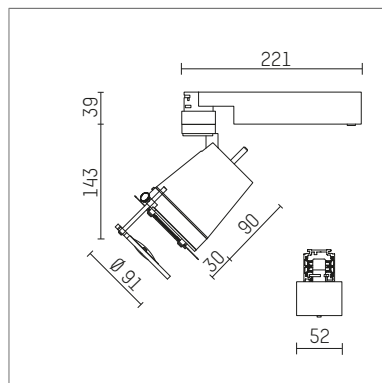

112 260 13 906 | silver

gin.o 2
Contour spotlight
LED | 14 W 3000 K

- Contour spotlight gin.o 2
- with 3 circuit universal adapter
- for Hoffmeister control.x tracks
- circuit selection is possible while adapter is inserted into the track
- passive thermo management
- with LED 1200 lm
- colour temperature: 3000 K
- colour rendering index: CRI >90
- L90 / B10 (50.000h)
- SDCM < 2
- total load: 14 W
- Contour spotlights
- fresnel lense, glass-lens focusable
- LED power unit integrated in adapter, electronic (POTI), 220-240 V, 0/50/60 Hz
- amplitude dimming
- adapter with integrated potentiometer
- dimming range: 100-1,4 %
- housing of die cast aluminium
- adapter of fibreglass reinforced thermoplastic
- framing attachment with holder metal, black
- length: 221 mm, width: 52 mm
- rotatable 360°, 90° tiltable
- weight: 1,41 kg
- protection rating: IP20
- protection class I
- 5 years Hoffmeister warranty
- Made in Germany
- maximum ambient temperature: 35 ° C
- certificates: manufactured according to DIN VDE 0711 / EN 60598, CE
- colour: silver
- 112 260 13 906