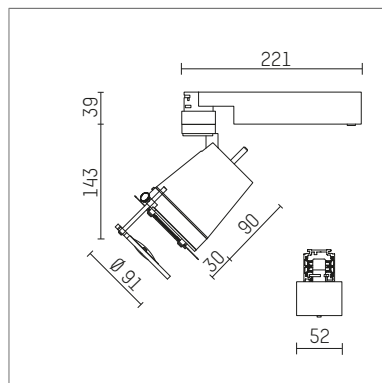

112 260 13 910 | white

gin.o 2
Contour spotlight
LED | 14 W 3000 K

- Contour spotlight gin.o 2
- with 3 circuit universal adapter
- for Hoffmeister control.x tracks
- circuit selection is possible while adapter is inserted into the track
- passive thermo management
- with LED 1200 lm
- colour temperature: 3000 K
- colour rendering index: CRI >90
- L90 / B10 (50.000h)
- SDCM < 2
- total load: 14 W
- Contour spotlights
- fresnel lense, glass-lens focusable
- LED power unit integrated in adapter, electronic (POTI), 220-240 V, 0/50/60 Hz
- amplitude dimming
- adapter with integrated potentiometer
- dimming range: 100-1,4 %
- housing of die cast aluminium
- adapter of fibreglass reinforced thermoplastic
- framing attachment with holder metal, black
- length: 221 mm, width: 52 mm
- rotatable 360°, 90° tiltable
- weight: 1,41 kg
- protection rating: IP20
- protection class I
- 5 years Hoffmeister warranty
- Made in Germany
- maximum ambient temperature: 35 ° C
- certificates: manufactured according to DIN VDE 0711 / EN 60598, CE
- colour: white (RAL9016)
- 112 260 13 910