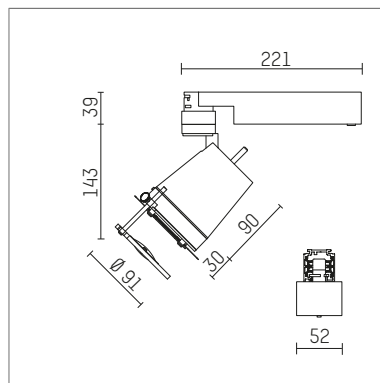

**112 260 14 721 | black**

gin.o 2  
Contour spotlight  
LED | 14 W 4000 K

- Contour spotlight gin.o 2
- with 3 circuit universal adapter
- for Hoffmeister control.x tracks
- circuit selection is possible while adapter is inserted into the track
- passive thermo management
- with LED 1560 lm
- colour temperature: 4000 K
- colour rendering index: CRI >80
- L90 / B10 (50.000h)
- SDCM < 2
- total load: 14 W
- Contour spotlights
- fresnel lense, glass-lens focusable
- LED power unit integrated in adapter, electronic (POTI), 220-240 V, 0/50/60 Hz
- amplitude dimming
- adapter with integrated potentiometer
- dimming range: 100-1,4 %
- housing of die cast aluminium
- adapter of fibreglass reinforced thermoplastic
- framing attachment with holder metal, black
- length: 221 mm, width: 52 mm
- rotatable 360°, 90° tiltable
- weight: 1,41 kg
- protection rating: IP20
- protection class I
- 5 years Hoffmeister warranty
- Made in Germany
- maximum ambient temperature: 35 ° C
- certificates: manufactured according to DIN VDE 0711 / EN 60598, CE
- colour: black
- 112 260 14 721