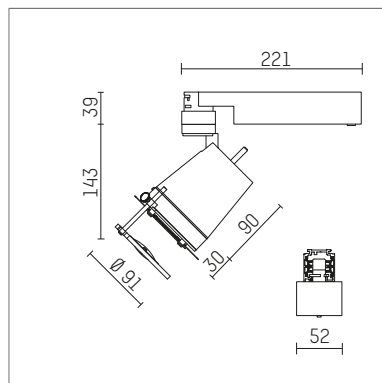

112 260 14 906 | silver

gin.o 2
Contour spotlight
LED | 14 W 4000 K

- Contour spotlight gin.o 2
- with 3 circuit universal adapter
- for Hoffmeister control.x tracks
- circuit selection is possible while adapter is inserted into the track
- passive thermo management
- with LED 1560 lm
- colour temperature: 4000 K
- colour rendering index: CRI >80
- L90 / B10 (50.000h)
- SDCM < 2
- total load: 14 W
- Contour spotlights
- fresnel lense, glass-lens focusable
- LED power unit integrated in adapter, electronic (POTI), 220-240 V, 0/50/60 Hz
- amplitude dimming
- adapter with integrated potentiometer
- dimming range: 100-1,4 %
- housing of die cast aluminium
- adapter of fibreglass reinforced thermoplastic
- framing attachment with holder metal, black
- length: 221 mm, width: 52 mm
- rotatable 360°, 90° tiltable
- weight: 1,41 kg
- protection rating: IP20
- protection class I
- 5 years Hoffmeister warranty
- Made in Germany
- maximum ambient temperature: 35 ° C
- certificates: manufactured according to DIN VDE 0711 / EN 60598, CE
- colour: silver
- 112 260 14 906