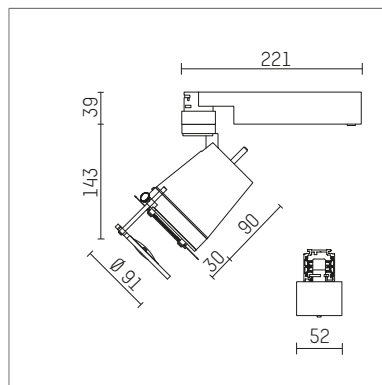

112 260 14 910 | white

gin.o 2
Contour spotlight
LED | 14 W 4000 K

- Contour spotlight gin.o 2
- with 3 circuit universal adapter
- for Hoffmeister control.x tracks
- circuit selection is possible while adapter is inserted into the track
- passive thermo management
- with LED 1560 lm
- colour temperature: 4000 K
- colour rendering index: CRI >80
- L90 / B10 (50.000h)
- SDCM < 2
- total load: 14 W
- Contour spotlights
- fresnel lense, glass-lens focusable
- LED power unit integrated in adapter, electronic (POTI), 220-240 V, 0/50/60 Hz
- amplitude dimming
- adapter with integrated potentiometer
- dimming range: 100-1,4 %
- housing of die cast aluminium
- adapter of fibreglass reinforced thermoplastic
- framing attachment with holder metal, black
- length: 221 mm, width: 52 mm
- rotatable 360°, 90° tiltable
- weight: 1,41 kg
- protection rating: IP20
- protection class I
- 5 years Hoffmeister warranty
- Made in Germany
- maximum ambient temperature: 35 ° C
- certificates: manufactured according to DIN VDE 0711 / EN 60598, CE
- colour: white (RAL9016)
- 112 260 14 910