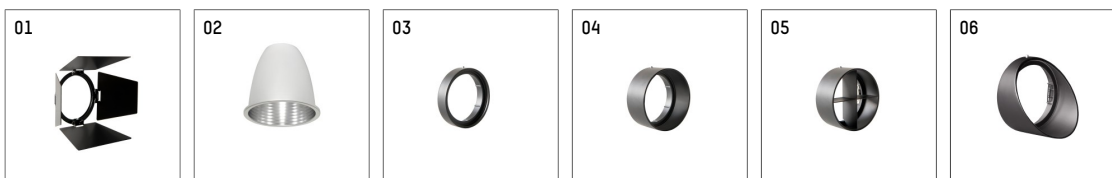

112 270 02 721 D
accessory

Optional accessories

description accessory general	dimensions in mm	item number	pic.-No.
antiglare flaps for spotlights gin.a, gin.o and lo.nely size 2		103438	01
changable reflector flood for gin.o 2		112 272 00 000	02
changable reflector medium for gin.o 2		112 271 00 000	02
connection ring suitable for attachment of accessories for spotlights gin.a, gin.o and lo.nely size 2		103447	03
tube screen suitable for attachment of accessories for spotlights gin.a, gin.o and lo.nely size 2		103444	04
connection tube with cross louver suitable for attachment of accessories for spotlights gin.a, gin.o and lo.nely size 2		103441	05
visor suitable for attachment of accessories for spotlights gin.a, gin.o and lo.nely size 2		104750	06

Additional optional accessory components

description accessory general	dimensions in mm	item number	pic.-No.
soft.shape lens for spotlights gin.a, gin.o and lo.nely size 2	∅: 74	104228	01
soft.spot lens for spotlights gin.a, gin.o and lo.nely size 2	∅: 74	103461	01
sculpture lens for spotlights gin.a, gin.o and lo.nely size 2	∅: 74	103460	02
prismatic glass for spotlights gin.a, gin.o and lo.nely size 2	∅: 74	104915	03
honeycomb louver for spotlights gin.a, gin.o and lo.nely size 2		103448	04
Dichroitic conversion filter daylight filter, conversion from 3000K to 5000K for spotlights gin.a, gin.o and lo.nely size 2	∅: 74	103459	05
Dichroitic conversion filter neutral filter, conversion from 3000K to 4000K for spotlights gin.a, gin.o and lo.nely size 2	∅: 74	103458	06
Dichroitic conversion filter warm tone filter, conversion from 3000K to 2400K for spotlights gin.a, gin.o and lo.nely size 2	∅: 74	103457	07