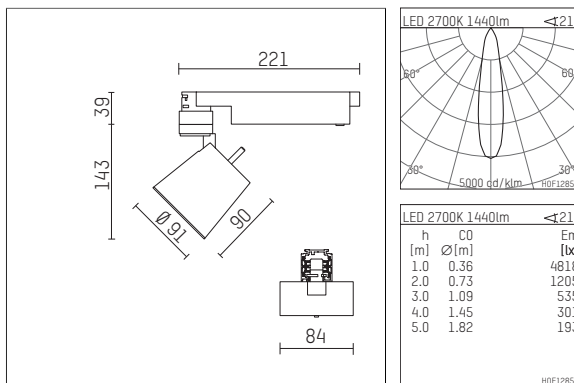

112 270 02 721 D | black

gin.o 2

spotlight

LED COB | 18 W 2700 K

- spotlight gin.o 2
- with 3 circuit DALI adapter
- for Hoffmeister control.x tracks
- circuit selection is possible while adapter is inserted into the track
- passive thermo management
- with LED COB 2000 lm
- colour temperature: 2700 K
- colour rendering index: CRI >90
- L90 / B10 (50.000h)
- SDCM < 2
- net luminous flux: 1440 lm
- total load: 18 W
- luminous efficacy: 80,0 lm/W
- rotationsymmetrical light distribution, spot
- reflector of aluminium, silver anodised
- LED power unit integrated in adapter, electronic (DALI), 220-240 V, 0/50/60 Hz
- amplitude dimming
- dimming range: 100-1 %
- housing of die cast aluminium
- adapter of fibreglass reinforced thermoplastic
- color-, protection- and conversion-filters are available as accessory
- length: 221 mm, width: 84 mm, height: 182 mm
- rotatable 360°, 90° tiltable
- weight: 1,09 kg
- protection rating: IP20
- protection class I
- 5 years Hoffmeister warranty
- Made in Germany
- maximum ambient temperature: 45 ° C
- certificates: manufactured according to DIN VDE 0711 / EN 60598, CE
- colour: black
- 112 270 02 721 D