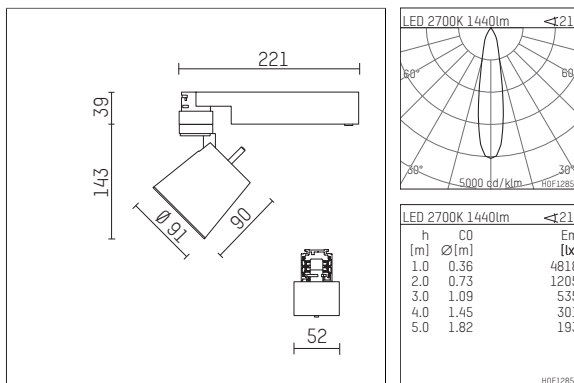

**112 270 02 721 | black**

gin.o 2

spotlight

LED COB | 18 W 2700 K

- spotlight gin.o 2
- with 3 circuit universal adapter
- for Hoffmeister control.x tracks
- circuit selection is possible while adapter is inserted into the track
- passive thermo management
- with LED COB 2000 lm
- colour temperature: 2700 K
- colour rendering index: CRI >90
- L90 / B10 (50.000h)
- SDCM < 2
- net luminous flux: 1440 lm
- total load: 18 W
- luminous efficacy: 80,0 lm/W
- rotationsymmetrical light distribution, spot
- reflector of aluminium, silver anodised
- LED power unit integrated in adapter, electronic, 220-240 V, 0/50/60 Hz
- housing of die cast aluminium
- adapter of fibreglass reinforced thermoplastic
- color-, protection- and conversion-filters are available as accessory
- length: 221 mm, width: 52 mm, height: 182 mm
- rotatable 360°, 90° tiltable
- weight: 0,65 kg
- protection rating: IP20
- protection class I
- 5 years Hoffmeister warranty
- Made in Germany
- maximum ambient temperature: 45 °C
- certificates: manufactured according to DIN VDE 0711 / EN 60598, CE
- colour: black
- 112 270 02 721

## Optional accessories

description accessory general	dimensions in mm	item number	pic.-No.
antiglare flaps for spotlights gin.a, gin.o and lo.nely size 2		103438	01
changable reflector flood for gin.o 2		112 272 00 000	02
changable reflector medium for gin.o 2		112 271 00 000	02
connection ring suitable for attachment of accessories for spotlights gin.a, gin.o and lo.nely size 2		103447	03
tube screen suitable for attachment of accessories for spotlights gin.a, gin.o and lo.nely size 2		103444	04
connection tube with cross louver suitable for attachment of accessories for spotlights gin.a, gin.o and lo.nely size 2		103441	05
visor suitable for attachment of accessories for spotlights gin.a, gin.o and lo.nely size 2		104750	06