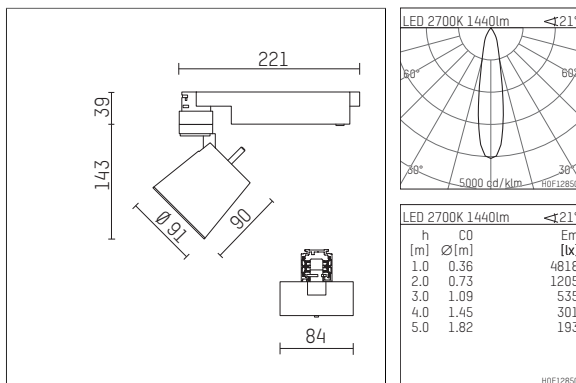

## 112 270 02 906 D | silver

gin.o 2

spotlight

LED COB | 18 W 2700 K

- spotlight gin.o 2
- with 3 circuit DALI adapter
- for Hoffmeister control.x tracks
- circuit selection is possible while adapter is inserted into the track
- passive thermo management
- with LED COB 2000 lm
- colour temperature: 2700 K
- colour rendering index: CRI >90
- L90 / B10 (50.000h)
- SDCM < 2
- net luminous flux: 1440 lm
- total load: 18 W
- luminous efficacy: 80,0 lm/W
- rotationsymmetrical light distribution, spot
- reflector of aluminium, silver anodised
- LED power unit integrated in adapter, electronic (DALI), 220-240 V, 0/50/60 Hz
- amplitude dimming
- dimming range: 100-1 %
- housing of die cast aluminium
- adapter of fibreglass reinforced thermoplastic
- color-, protection- and conversion-filters are available as accessory
- length: 221 mm, width: 84 mm, height: 182 mm
- rotatable 360°, 90° tiltable
- weight: 1,09 kg
- protection rating: IP20
- protection class I
- 5 years Hoffmeister warranty
- Made in Germany
- maximum ambient temperature: 45 ° C
- certificates: manufactured according to DIN VDE 0711 / EN 60598, CE
- colour: silver
- 112 270 02 906 D