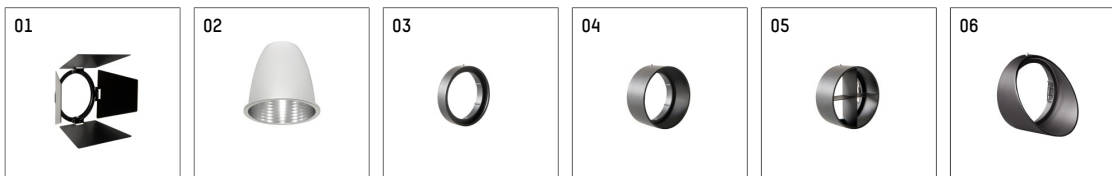

112 270 02 906 D
accessory

Optional accessories

description accessory general	dimensions in mm	item number	pic.-No.
antiglare flaps for spotlights gin.a, gin.o and lo.nely size 2		103438	01
changable reflector flood for gin.o 2		112 272 00 000	02
changable reflector medium for gin.o 2		112 271 00 000	02
connection ring suitable for attachment of accessories for spotlights gin.a, gin.o and lo.nely size 2		103445	03
tube screen suitable for attachment of accessories for spotlights gin.a, gin.o and lo.nely size 2		103442	04
connection tube with cross louver suitable for attachment of accessories for spotlights gin.a, gin.o and lo.nely size 2		103439	05
visor suitable for attachment of accessories for spotlights gin.a, gin.o and lo.nely size 2		104748	06

Additional optional accessory components

description accessory general	dimensions in mm	item number	pic.-No.
soft.shape lens for spotlights gin.a, gin.o and lo.nely size 2	∅: 74	104228	01
soft.spot lens for spotlights gin.a, gin.o and lo.nely size 2	∅: 74	103461	01
sculpture lens for spotlights gin.a, gin.o and lo.nely size 2	∅: 74	103460	02
prismatic glass for spotlights gin.a, gin.o and lo.nely size 2	∅: 74	104915	03
honeycomb louver for spotlights gin.a, gin.o and lo.nely size 2		103448	04
Dichroitic conversion filter daylight filter, conversion from 3000K to 5000K for spotlights gin.a, gin.o and lo.nely size 2	∅: 74	103459	05
Dichroitic conversion filter neutral filter, conversion from 3000K to 4000K for spotlights gin.a, gin.o and lo.nely size 2	∅: 74	103458	06
Dichroitic conversion filter warm tone filter, conversion from 3000K to 2400K for spotlights gin.a, gin.o and lo.nely size 2	∅: 74	103457	07