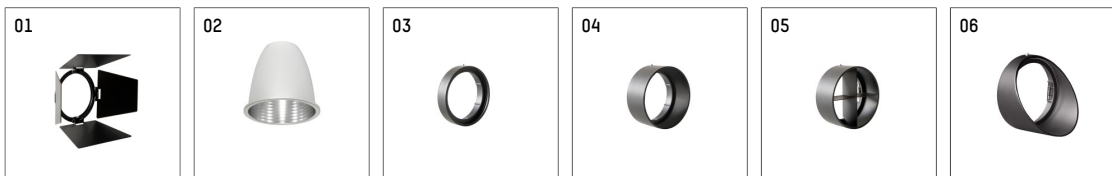

112 270 02 906

accessory

Optional accessories

description accessory general	dimensions in mm	item number	pic.-No.
antiglare flaps for spotlights gin.a, gin.o and lo.nely size 2		103438	01
changable reflector flood for gin.o 2		112 272 00 000	02
changable reflector medium for gin.o 2		112 271 00 000	02
connection ring suitable for attachment of accessories for spotlights gin.a, gin.o and lo.nely size 2		103445	03
tube screen suitable for attachment of accessories for spotlights gin.a, gin.o and lo.nely size 2		103442	04
connection tube with cross louver suitable for attachment of accessories for spotlights gin.a, gin.o and lo.nely size 2		103439	05
visor suitable for attachment of accessories for spotlights gin.a, gin.o and lo.nely size 2		104748	06

Additional optional accessory components

description accessory general	dimensions in mm	item number	pic.-No.
soft.shape lens for spotlights gin.a, gin.o and lo.nely size 2	∅: 74	104228	01
soft.spot lens for spotlights gin.a, gin.o and lo.nely size 2	∅: 74	103461	01
sculpture lens for spotlights gin.a, gin.o and lo.nely size 2	∅: 74	103460	02
prismatic glass for spotlights gin.a, gin.o and lo.nely size 2	∅: 74	104915	03
honeycomb louver for spotlights gin.a, gin.o and lo.nely size 2		103448	04
Dichroitic conversion filter daylight filter, conversion from 3000K to 5000K for spotlights gin.a, gin.o and lo.nely size 2	∅: 74	103459	05
Dichroitic conversion filter neutral filter, conversion from 3000K to 4000K for spotlights gin.a, gin.o and lo.nely size 2	∅: 74	103458	06
Dichroitic conversion filter warm tone filter, conversion from 3000K to 2400K for spotlights gin.a, gin.o and lo.nely size 2	∅: 74	103457	07