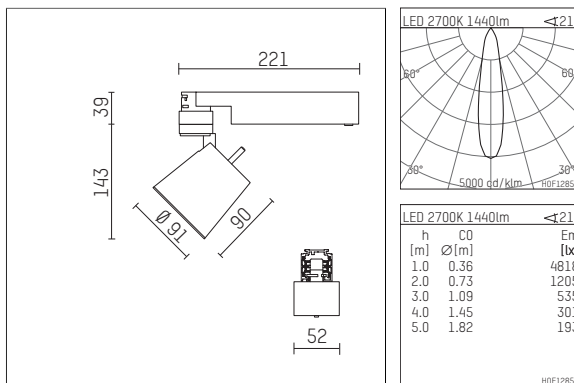

112 270 02 906 | silver

gin.o 2

spotlight

LED COB | 18 W 2700 K

- spotlight gin.o 2
- with 3 circuit universal adapter
- for Hoffmeister control.x tracks
- circuit selection is possible while adapter is inserted into the track
- passive thermo management
- with LED COB 2000 lm
- colour temperature: 2700 K
- colour rendering index: CRI >90
- L90 / B10 (50.000h)
- SDCM < 2
- net luminous flux: 1440 lm
- total load: 18 W
- luminous efficacy: 80,0 lm/W
- rotationsymmetrical light distribution, spot
- reflector of aluminium, silver anodised
- LED power unit integrated in adapter, electronic, 220-240 V, 0/50/60 Hz
- housing of die cast aluminium
- adapter of fibreglass reinforced thermoplastic
- color-, protection- and conversion-filters are available as accessory
- length: 221 mm, width: 52 mm, height: 182 mm
- rotatable 360°, 90° tiltable
- weight: 0,65 kg
- protection rating: IP20
- protection class I
- 5 years Hoffmeister warranty
- Made in Germany
- maximum ambient temperature: 45 °C
- certificates: manufactured according to DIN VDE 0711 / EN 60598, CE
- colour: silver
- 112 270 02 906

- Overview of accessories on the following page / s

112 270 02 906

accessory

Optional accessories

description accessory general	dimensions in mm	item number	pic.-No.
antiglare flaps for spotlights gin.a, gin.o and lo.nely size 2		103438	01
changable reflector flood for gin.o 2		112 272 00 000	02
changable reflector medium for gin.o 2		112 271 00 000	02
connection ring suitable for attachment of accessories for spotlights gin.a, gin.o and lo.nely size 2		103445	03
tube screen suitable for attachment of accessories for spotlights gin.a, gin.o and lo.nely size 2		103442	04
connection tube with cross louver suitable for attachment of accessories for spotlights gin.a, gin.o and lo.nely size 2		103439	05
visor suitable for attachment of accessories for spotlights gin.a, gin.o and lo.nely size 2		104748	06