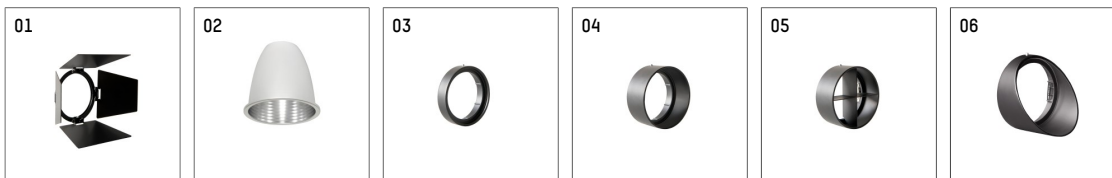

112 270 02 910
accessory

Optional accessories

description accessory general	dimensions in mm	item number	pic.-No.
antiglare flaps for spotlights gin.a, gin.o and lo.nely size 2		103438	01
changable reflector flood for gin.o 2		112 272 00 000	02
changable reflector medium for gin.o 2		112 271 00 000	02
connection ring suitable for attachment of accessories for spotlights gin.a, gin.o and lo.nely size 2		103446	03
tube screen suitable for attachment of accessories for spotlights gin.a, gin.o and lo.nely size 2		103443	04
connection tube with cross louver suitable for attachment of accessories for spotlights gin.a, gin.o and lo.nely size 2		103440	05
visor suitable for attachment of accessories for spotlights gin.a, gin.o and lo.nely size 2		104749	06

Additional optional accessory components

description accessory general	dimensions in mm	item number	pic.-No.
soft.shape lens for spotlights gin.a, gin.o and lo.nely size 2	∅: 74	104228	01
soft.spot lens for spotlights gin.a, gin.o and lo.nely size 2	∅: 74	103461	01
sculpture lens for spotlights gin.a, gin.o and lo.nely size 2	∅: 74	103460	02
prismatic glass for spotlights gin.a, gin.o and lo.nely size 2	∅: 74	104915	03
honeycomb louver for spotlights gin.a, gin.o and lo.nely size 2		103448	04
Dichroitic conversion filter daylight filter, conversion from 3000K to 5000K for spotlights gin.a, gin.o and lo.nely size 2	∅: 74	103459	05
Dichroitic conversion filter neutral filter, conversion from 3000K to 4000K for spotlights gin.a, gin.o and lo.nely size 2	∅: 74	103458	06
Dichroitic conversion filter warm tone filter, conversion from 3000K to 2400K for spotlights gin.a, gin.o and lo.nely size 2	∅: 74	103457	07