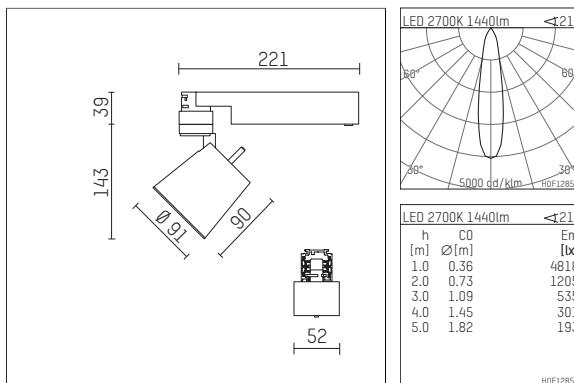

112 270 02 910 | white

gin.o 2

spotlight

LED COB | 18 W 2700 K

- spotlight gin.o 2
- with 3 circuit universal adapter
- for Hoffmeister control.x tracks
- circuit selection is possible while adapter is inserted into the track
- passive thermo management
- with LED COB 2000 lm
- colour temperature: 2700 K
- colour rendering index: CRI >90
- L90 / B10 (50.000h)
- SDCM < 2
- net luminous flux: 1440 lm
- total load: 18 W
- luminous efficacy: 80,0 lm/W
- rotationsymmetrical light distribution, spot
- reflector of aluminium, silver anodised
- LED power unit integrated in adapter, electronic, 220-240 V, 0/50/60 Hz
- housing of die cast aluminium
- adapter of fibreglass reinforced thermoplastic
- color-, protection- and conversion-filters are available as accessory
- length: 221 mm, width: 52 mm, height: 182 mm
- rotatable 360°, 90° tiltable
- weight: 0,65 kg
- protection rating: IP20
- protection class I
- 5 years Hoffmeister warranty
- Made in Germany
- maximum ambient temperature: 45 °C
- certificates: manufactured according to DIN VDE 0711 / EN 60598, CE
- colour: white (RAL9016)
- 112 270 02 910

- Overview of accessories on the following page / s

112 270 02 910
accessory

Optional accessories

description accessory general	dimensions in mm	item number	pic.-No.
antiglare flaps for spotlights gin.a, gin.o and lo.nely size 2		103438	01
changable reflector flood for gin.o 2		112 272 00 000	02
changable reflector medium for gin.o 2		112 271 00 000	02
connection ring suitable for attachment of accessories for spotlights gin.a, gin.o and lo.nely size 2		103446	03
tube screen suitable for attachment of accessories for spotlights gin.a, gin.o and lo.nely size 2		103443	04
connection tube with cross louver suitable for attachment of accessories for spotlights gin.a, gin.o and lo.nely size 2		103440	05
visor suitable for attachment of accessories for spotlights gin.a, gin.o and lo.nely size 2		104749	06