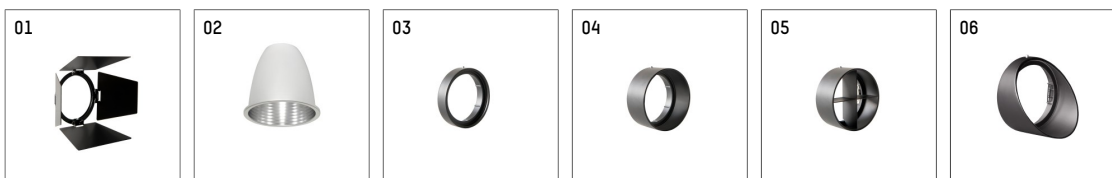

112 270 03 721 D
accessory

Optional accessories

description accessory general	dimensions in mm	item number	pic.-No.
antiglare flaps for spotlights gin.a, gin.o and lo.nely size 2		103438	01
changable reflector flood for gin.o 2		112 272 00 000	02
changable reflector medium for gin.o 2		112 271 00 000	02
connection ring suitable for attachment of accessories for spotlights gin.a, gin.o and lo.nely size 2		103447	03
tube screen suitable for attachment of accessories for spotlights gin.a, gin.o and lo.nely size 2		103444	04
connection tube with cross louver suitable for attachment of accessories for spotlights gin.a, gin.o and lo.nely size 2		103441	05
visor suitable for attachment of accessories for spotlights gin.a, gin.o and lo.nely size 2		104750	06

Additional optional accessory components

description accessory general	dimensions in mm	item number	pic.-No.
soft.shape lens for spotlights gin.a, gin.o and lo.nely size 2	∅: 74	104228	01
soft.spot lens for spotlights gin.a, gin.o and lo.nely size 2	∅: 74	103461	01
sculpture lens for spotlights gin.a, gin.o and lo.nely size 2	∅: 74	103460	02
prismatic glass for spotlights gin.a, gin.o and lo.nely size 2	∅: 74	104915	03
honeycomb louver for spotlights gin.a, gin.o and lo.nely size 2		103448	04
Dichroitic conversion filter daylight filter, conversion from 3000K to 5000K for spotlights gin.a, gin.o and lo.nely size 2	∅: 74	103459	05
Dichroitic conversion filter neutral filter, conversion from 3000K to 4000K for spotlights gin.a, gin.o and lo.nely size 2	∅: 74	103458	06
Dichroitic conversion filter warm tone filter, conversion from 3000K to 2400K for spotlights gin.a, gin.o and lo.nely size 2	∅: 74	103457	07