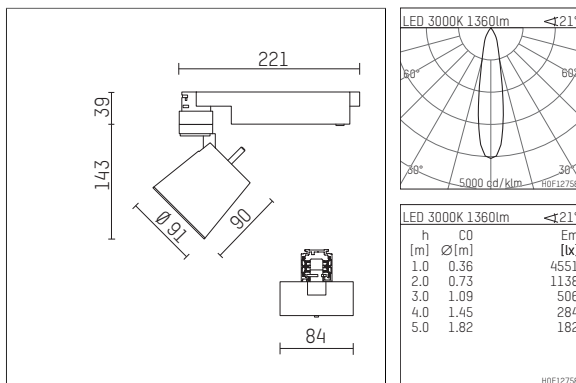

## 112 270 03 721 D | black

gin.o 2

spotlight

LED COB | 14 W 3000 K

- spotlight gin.o 2
- with 3 circuit DALI adapter
- for Hoffmeister control.x tracks
- circuit selection is possible while adapter is inserted into the track
- passive thermo management
- with LED COB 2000 lm
- colour temperature: 3000 K
- colour rendering index: CRI >90
- L90 / B10 (50.000h)
- SDCM < 2
- net luminous flux: 1360 lm
- total load: 14 W
- luminous efficacy: 97,1 lm/W
- rotationsymmetrical light distribution, spot
- reflector of aluminium, silver anodised
- LED power unit integrated in adapter, electronic (DALI), 220-240 V, 0/50/60 Hz
- amplitude dimming
- dimming range: 100-1 %
- housing of die cast aluminium
- adapter of fibreglass reinforced thermoplastic
- color-, protection- and conversion-filters are available as accessory
- length: 221 mm, width: 84 mm, height: 182 mm
- rotatable 360°, 90° tiltable
- weight: 1,09 kg
- protection rating: IP20
- protection class I
- 5 years Hoffmeister warranty
- Made in Germany
- maximum ambient temperature: 45 ° C
- certificates: manufactured according to DIN VDE 0711 / EN 60598, CE
- colour: black
- 112 270 03 721 D