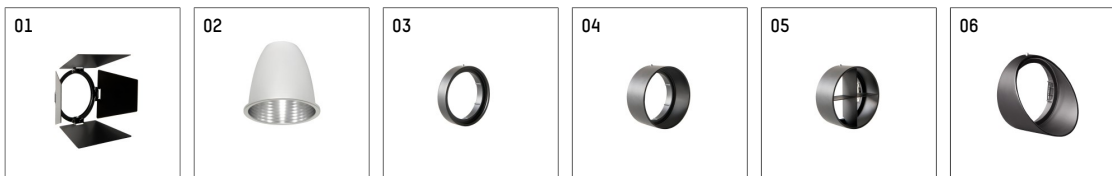

112 270 03 721
accessory

Optional accessories

description accessory general	dimensions in mm	item number	pic.-No.
antiglare flaps for spotlights gin.a, gin.o and lo.nely size 2		103438	01
changable reflector flood for gin.o 2		112 272 00 000	02
changable reflector medium for gin.o 2		112 271 00 000	02
connection ring suitable for attachment of accessories for spotlights gin.a, gin.o and lo.nely size 2		103447	03
tube screen suitable for attachment of accessories for spotlights gin.a, gin.o and lo.nely size 2		103444	04
connection tube with cross louver suitable for attachment of accessories for spotlights gin.a, gin.o and lo.nely size 2		103441	05
visor suitable for attachment of accessories for spotlights gin.a, gin.o and lo.nely size 2		104750	06

Additional optional accessory components

description accessory general	dimensions in mm	item number	pic.-No.
soft.shape lens for spotlights gin.a, gin.o and lo.nely size 2	∅: 74	104228	01
soft.spot lens for spotlights gin.a, gin.o and lo.nely size 2	∅: 74	103461	01
sculpture lens for spotlights gin.a, gin.o and lo.nely size 2	∅: 74	103460	02
prismatic glass for spotlights gin.a, gin.o and lo.nely size 2	∅: 74	104915	03
honeycomb louver for spotlights gin.a, gin.o and lo.nely size 2		103448	04
Dichroitic conversion filter daylight filter, conversion from 3000K to 5000K for spotlights gin.a, gin.o and lo.nely size 2	∅: 74	103459	05
Dichroitic conversion filter neutral filter, conversion from 3000K to 4000K for spotlights gin.a, gin.o and lo.nely size 2	∅: 74	103458	06
Dichroitic conversion filter warm tone filter, conversion from 3000K to 2400K for spotlights gin.a, gin.o and lo.nely size 2	∅: 74	103457	07