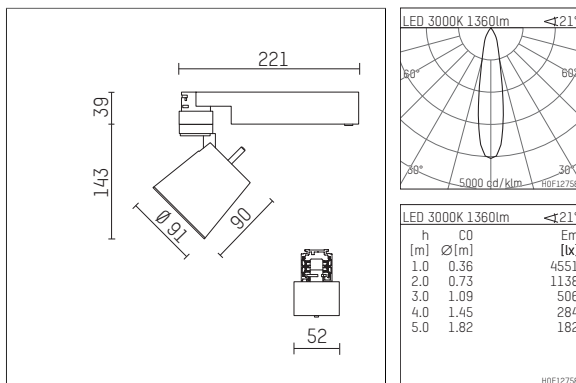

112 270 03 721 | black

gin.o 2

spotlight

LED COB | 14 W 3000 K

- spotlight gin.o 2
- with 3 circuit universal adapter
- for Hoffmeister control.x tracks
- circuit selection is possible while adapter is inserted into the track
- passive thermo management
- with LED COB 2000 lm
- colour temperature: 3000 K
- colour rendering index: CRI >90
- L90 / B10 (50.000h)
- SDCM < 2
- net luminous flux: 1360 lm
- total load: 14 W
- luminous efficacy: 97,1 lm/W
- rotationsymmetrical light distribution, spot
- reflector of aluminium, silver anodised
- LED power unit integrated in adapter, electronic, 220-240 V, 0/50/60 Hz
- housing of die cast aluminium
- adapter of fibreglass reinforced thermoplastic
- color-, protection- and conversion-filters are available as accessory
- length: 221 mm, width: 52 mm, height: 182 mm
- rotatable 360°, 90° tiltable
- weight: 0,65 kg
- protection rating: IP20
- protection class I
- 5 years Hoffmeister warranty
- Made in Germany
- maximum ambient temperature: 45 °C
- certificates: manufactured according to DIN VDE 0711 / EN 60598, CE
- colour: black
- 112 270 03 721

- Overview of accessories on the following page / s

112 270 03 721
accessory

Optional accessories

description accessory general	dimensions in mm	item number	pic.-No.
antiglare flaps for spotlights gin.a, gin.o and lo.nely size 2		103438	01
changable reflector flood for gin.o 2		112 272 00 000	02
changable reflector medium for gin.o 2		112 271 00 000	02
connection ring suitable for attachment of accessories for spotlights gin.a, gin.o and lo.nely size 2		103447	03
tube screen suitable for attachment of accessories for spotlights gin.a, gin.o and lo.nely size 2		103444	04
connection tube with cross louver suitable for attachment of accessories for spotlights gin.a, gin.o and lo.nely size 2		103441	05
visor suitable for attachment of accessories for spotlights gin.a, gin.o and lo.nely size 2		104750	06