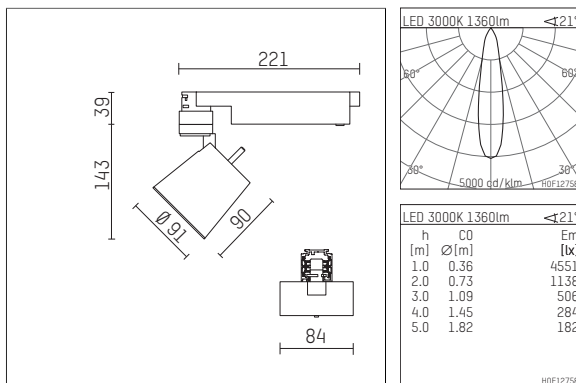

## 112 270 03 906 D | silver

gin.o 2  
spotlight  
LED COB | 14 W 3000 K

- spotlight gin.o 2
- with 3 circuit DALI adapter
- for Hoffmeister control.x tracks
- circuit selection is possible while adapter is inserted into the track
- passive thermo management
- with LED COB 2000 lm
- colour temperature: 3000 K
- colour rendering index: CRI >90
- L90 / B10 (50.000h)
- SDCM < 2
- net luminous flux: 1360 lm
- total load: 14 W
- luminous efficacy: 97,1 lm/W
- rotationsymmetrical light distribution, spot
- reflector of aluminium, silver anodised
- LED power unit integrated in adapter, electronic (DALI), 220-240 V, 0/50/60 Hz
- amplitude dimming
- dimming range: 100-1 %
- housing of die cast aluminium
- adapter of fibreglass reinforced thermoplastic
- color-, protection- and conversion-filters are available as accessory
- length: 221 mm, width: 84 mm, height: 182 mm
- rotatable 360°, 90° tiltable
- weight: 1,09 kg
- protection rating: IP20
- protection class I
- 5 years Hoffmeister warranty
- Made in Germany
- maximum ambient temperature: 45 ° C
- certificates: manufactured according to DIN VDE 0711 / EN 60598, CE
- colour: silver
- 112 270 03 906 D