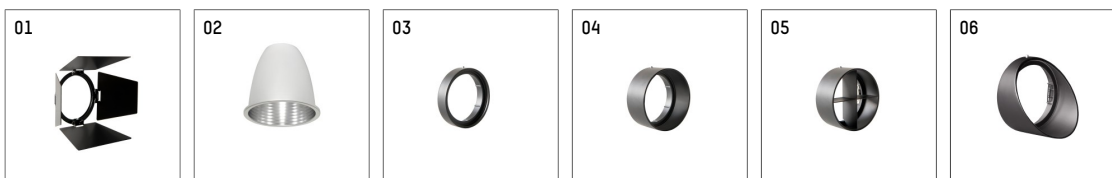

112 270 03 906 D
accessory

Optional accessories

description accessory general	dimensions in mm	item number	pic.-No.
antiglare flaps for spotlights gin.a, gin.o and lo.nely size 2		103438	01
changable reflector flood for gin.o 2		112 272 00 000	02
changable reflector medium for gin.o 2		112 271 00 000	02
connection ring suitable for attachment of accessories for spotlights gin.a, gin.o and lo.nely size 2		103445	03
tube screen suitable for attachment of accessories for spotlights gin.a, gin.o and lo.nely size 2		103442	04
connection tube with cross louver suitable for attachment of accessories for spotlights gin.a, gin.o and lo.nely size 2		103439	05
visor suitable for attachment of accessories for spotlights gin.a, gin.o and lo.nely size 2		104748	06

Additional optional accessory components

description accessory general	dimensions in mm	item number	pic.-No.
soft.shape lens for spotlights gin.a, gin.o and lo.nely size 2	∅: 74	104228	01
soft.spot lens for spotlights gin.a, gin.o and lo.nely size 2	∅: 74	103461	01
sculpture lens for spotlights gin.a, gin.o and lo.nely size 2	∅: 74	103460	02
prismatic glass for spotlights gin.a, gin.o and lo.nely size 2	∅: 74	104915	03
honeycomb louver for spotlights gin.a, gin.o and lo.nely size 2		103448	04
Dichroitic conversion filter daylight filter, conversion from 3000K to 5000K for spotlights gin.a, gin.o and lo.nely size 2	∅: 74	103459	05
Dichroitic conversion filter neutral filter, conversion from 3000K to 4000K for spotlights gin.a, gin.o and lo.nely size 2	∅: 74	103458	06
Dichroitic conversion filter warm tone filter, conversion from 3000K to 2400K for spotlights gin.a, gin.o and lo.nely size 2	∅: 74	103457	07