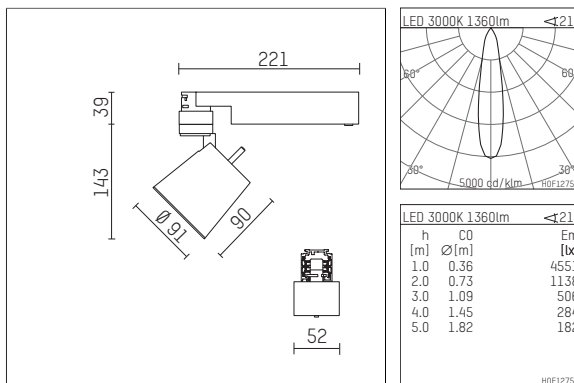

**112 270 03 906 | silver**

gin.o 2

spotlight

LED COB | 14 W 3000 K

- spotlight gin.o 2
- with 3 circuit universal adapter
- for Hoffmeister control.x tracks
- circuit selection is possible while adapter is inserted into the track
- passive thermo management
- with LED COB 2000 lm
- colour temperature: 3000 K
- colour rendering index: CRI >90
- L90 / B10 (50.000h)
- SDCM < 2
- net luminous flux: 1360 lm
- total load: 14 W
- luminous efficacy: 97,1 lm/W
- rotationsymmetrical light distribution, spot
- reflector of aluminium, silver anodised
- LED power unit integrated in adapter, electronic, 220-240 V, 0/50/60 Hz
- housing of die cast aluminium
- adapter of fibreglass reinforced thermoplastic
- color-, protection- and conversion-filters are available as accessory
- length: 221 mm, width: 52 mm, height: 182 mm
- rotatable 360°, 90° tiltable
- weight: 0,65 kg
- protection rating: IP20
- protection class I
- 5 years Hoffmeister warranty
- Made in Germany
- maximum ambient temperature: 45 °C
- certificates: manufactured according to DIN VDE 0711 / EN 60598, CE
- colour: silver
- 112 270 03 906

## Optional accessories

description accessory general	dimensions in mm	item number	pic.-No.
antiglare flaps for spotlights gin.a, gin.o and lo.nely size 2		103438	01
changable reflector flood for gin.o 2		112 272 00 000	02
changable reflector medium for gin.o 2		112 271 00 000	02
connection ring suitable for attachment of accessories for spotlights gin.a, gin.o and lo.nely size 2		103445	03
tube screen suitable for attachment of accessories for spotlights gin.a, gin.o and lo.nely size 2		103442	04
connection tube with cross louver suitable for attachment of accessories for spotlights gin.a, gin.o and lo.nely size 2		103439	05
visor suitable for attachment of accessories for spotlights gin.a, gin.o and lo.nely size 2		104748	06