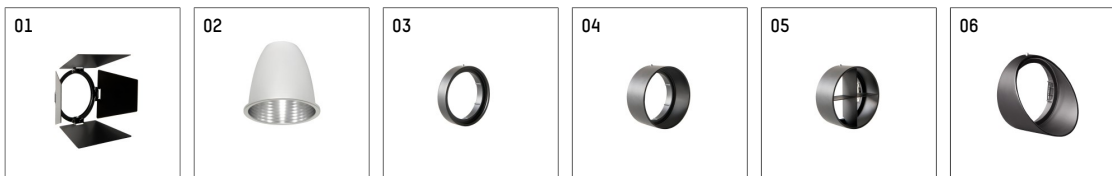

112 270 03 910
accessory

Optional accessories

description accessory general	dimensions in mm	item number	pic.-No.
antiglare flaps for spotlights gin.a, gin.o and lo.nely size 2		103438	01
changable reflector flood for gin.o 2		112 272 00 000	02
changable reflector medium for gin.o 2		112 271 00 000	02
connection ring suitable for attachment of accessories for spotlights gin.a, gin.o and lo.nely size 2		103446	03
tube screen suitable for attachment of accessories for spotlights gin.a, gin.o and lo.nely size 2		103443	04
connection tube with cross louver suitable for attachment of accessories for spotlights gin.a, gin.o and lo.nely size 2		103440	05
visor suitable for attachment of accessories for spotlights gin.a, gin.o and lo.nely size 2		104749	06

Additional optional accessory components

description accessory general	dimensions in mm	item number	pic.-No.
soft.shape lens for spotlights gin.a, gin.o and lo.nely size 2	∅: 74	104228	01
soft.spot lens for spotlights gin.a, gin.o and lo.nely size 2	∅: 74	103461	01
sculpture lens for spotlights gin.a, gin.o and lo.nely size 2	∅: 74	103460	02
prismatic glass for spotlights gin.a, gin.o and lo.nely size 2	∅: 74	104915	03
honeycomb louver for spotlights gin.a, gin.o and lo.nely size 2		103448	04
Dichroitic conversion filter daylight filter, conversion from 3000K to 5000K for spotlights gin.a, gin.o and lo.nely size 2	∅: 74	103459	05
Dichroitic conversion filter neutral filter, conversion from 3000K to 4000K for spotlights gin.a, gin.o and lo.nely size 2	∅: 74	103458	06
Dichroitic conversion filter warm tone filter, conversion from 3000K to 2400K for spotlights gin.a, gin.o and lo.nely size 2	∅: 74	103457	07