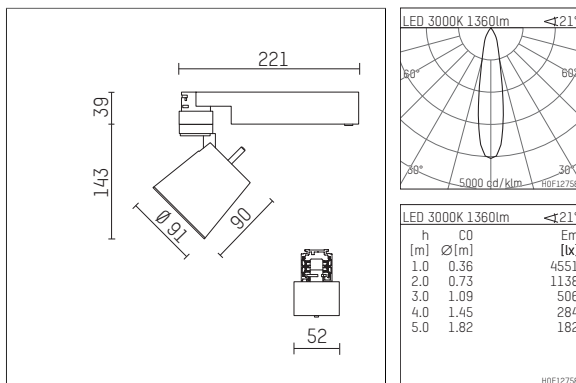

112 270 03 910 | white

gin.o 2

spotlight

LED COB | 14 W 3000 K

- spotlight gin.o 2
- with 3 circuit universal adapter
- for Hoffmeister control.x tracks
- circuit selection is possible while adapter is inserted into the track
- passive thermo management
- with LED COB 2000 lm
- colour temperature: 3000 K
- colour rendering index: CRI >90
- L90 / B10 (50.000h)
- SDCM < 2
- net luminous flux: 1360 lm
- total load: 14 W
- luminous efficacy: 97,1 lm/W
- rotationsymmetrical light distribution, spot
- reflector of aluminium, silver anodised
- LED power unit integrated in adapter, electronic, 220-240 V, 0/50/60 Hz
- housing of die cast aluminium
- adapter of fibreglass reinforced thermoplastic
- color-, protection- and conversion-filters are available as accessory
- length: 221 mm, width: 52 mm, height: 182 mm
- rotatable 360°, 90° tiltable
- weight: 0,65 kg
- protection rating: IP20
- protection class I
- 5 years Hoffmeister warranty
- Made in Germany
- maximum ambient temperature: 45 °C
- certificates: manufactured according to DIN VDE 0711 / EN 60598, CE
- colour: white (RAL9016)
- 112 270 03 910

- Overview of accessories on the following page / s

112 270 03 910
accessory

Optional accessories

description accessory general	dimensions in mm	item number	pic.-No.
antiglare flaps for spotlights gin.a, gin.o and lo.nely size 2		103438	01
changable reflector flood for gin.o 2		112 272 00 000	02
changable reflector medium for gin.o 2		112 271 00 000	02
connection ring suitable for attachment of accessories for spotlights gin.a, gin.o and lo.nely size 2		103446	03
tube screen suitable for attachment of accessories for spotlights gin.a, gin.o and lo.nely size 2		103443	04
connection tube with cross louver suitable for attachment of accessories for spotlights gin.a, gin.o and lo.nely size 2		103440	05
visor suitable for attachment of accessories for spotlights gin.a, gin.o and lo.nely size 2		104749	06