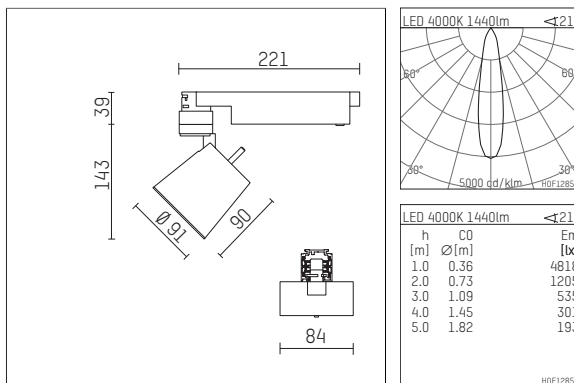

## 112 270 04 721 D | black

gin.o 2

spotlight

LED COB | 14 W 4000 K

- spotlight gin.o 2
- with 3 circuit DALI adapter
- for Hoffmeister control.x tracks
- circuit selection is possible while adapter is inserted into the track
- passive thermo management
- with LED COB 2000 lm
- colour temperature: 4000 K
- colour rendering index: CRI >90
- L90 / B10 (50.000h)
- SDCM < 2
- net luminous flux: 1440 lm
- total load: 14 W
- luminous efficacy: 102,9 lm/W
- rotationsymmetrical light distribution, spot
- reflector of aluminium, silver anodised
- LED power unit integrated in adapter, electronic (DALI), 220-240 V, 0/50/60 Hz
- amplitude dimming
- dimming range: 100-1 %
- housing of die cast aluminium
- adapter of fibreglass reinforced thermoplastic
- color-, protection- and conversion-filters are available as accessory
- length: 221 mm, width: 84 mm, height: 182 mm
- rotatable 360°, 90° tiltable
- weight: 1,09 kg
- protection rating: IP20
- protection class I
- 5 years Hoffmeister warranty
- Made in Germany
- maximum ambient temperature: 45 ° C
- certificates: manufactured according to DIN VDE 0711 / EN 60598, CE
- colour: black
- 112 270 04 721 D