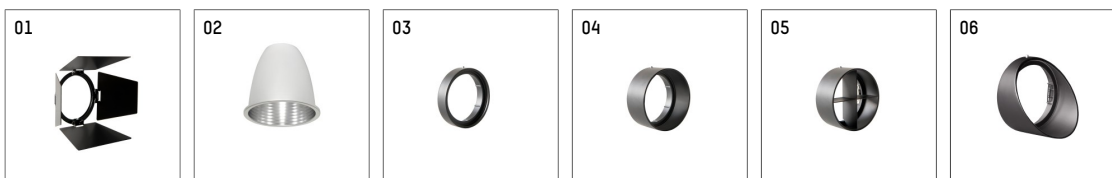

112 270 04 721 D
accessory

Optional accessories

description accessory general	dimensions in mm	item number	pic.-No.
antiglare flaps for spotlights gin.a, gin.o and lo.nely size 2		103438	01
changable reflector flood for gin.o 2		112 272 00 000	02
changable reflector medium for gin.o 2		112 271 00 000	02
connection ring suitable for attachment of accessories for spotlights gin.a, gin.o and lo.nely size 2		103447	03
tube screen suitable for attachment of accessories for spotlights gin.a, gin.o and lo.nely size 2		103444	04
connection tube with cross louver suitable for attachment of accessories for spotlights gin.a, gin.o and lo.nely size 2		103441	05
visor suitable for attachment of accessories for spotlights gin.a, gin.o and lo.nely size 2		104750	06

Additional optional accessory components

description accessory general	dimensions in mm	item number	pic.-No.
soft.shape lens for spotlights gin.a, gin.o and lo.nely size 2	∅: 74	104228	01
soft.spot lens for spotlights gin.a, gin.o and lo.nely size 2	∅: 74	103461	01
sculpture lens for spotlights gin.a, gin.o and lo.nely size 2	∅: 74	103460	02
prismatic glass for spotlights gin.a, gin.o and lo.nely size 2	∅: 74	104915	03
honeycomb louver for spotlights gin.a, gin.o and lo.nely size 2		103448	04
Dichroitic conversion filter daylight filter, conversion from 3000K to 5000K for spotlights gin.a, gin.o and lo.nely size 2	∅: 74	103459	05
Dichroitic conversion filter neutral filter, conversion from 3000K to 4000K for spotlights gin.a, gin.o and lo.nely size 2	∅: 74	103458	06
Dichroitic conversion filter warm tone filter, conversion from 3000K to 2400K for spotlights gin.a, gin.o and lo.nely size 2	∅: 74	103457	07