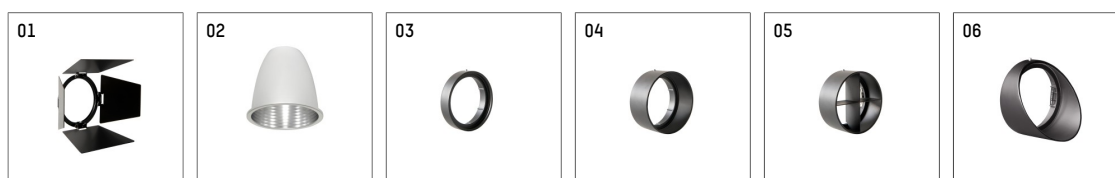

112 270 04 721
accessory

Optional accessories

description accessory general	dimensions in mm	item number	pic.-No.
antiglare flaps for spotlights gin.a, gin.o and lo.nely size 2		103438	01
changable reflector flood for gin.o 2		112 272 00 000	02
changable reflector medium for gin.o 2		112 271 00 000	02
connection ring suitable for attachment of accessories for spotlights gin.a, gin.o and lo.nely size 2		103447	03
tube screen suitable for attachment of accessories for spotlights gin.a, gin.o and lo.nely size 2		103444	04
connection tube with cross louver suitable for attachment of accessories for spotlights gin.a, gin.o and lo.nely size 2		103441	05
visor suitable for attachment of accessories for spotlights gin.a, gin.o and lo.nely size 2		104750	06

Additional optional accessory components

description accessory general	dimensions in mm	item number	pic.-No.
soft.shape lens for spotlights gin.a, gin.o and lo.nely size 2	∅: 74	104228	01
soft.spot lens for spotlights gin.a, gin.o and lo.nely size 2	∅: 74	103461	01
sculpture lens for spotlights gin.a, gin.o and lo.nely size 2	∅: 74	103460	02
prismatic glass for spotlights gin.a, gin.o and lo.nely size 2	∅: 74	104915	03
honeycomb louver for spotlights gin.a, gin.o and lo.nely size 2		103448	04
Dichroitic conversion filter daylight filter, conversion from 3000K to 5000K for spotlights gin.a, gin.o and lo.nely size 2	∅: 74	103459	05
Dichroitic conversion filter neutral filter, conversion from 3000K to 4000K for spotlights gin.a, gin.o and lo.nely size 2	∅: 74	103458	06
Dichroitic conversion filter warm tone filter, conversion from 3000K to 2400K for spotlights gin.a, gin.o and lo.nely size 2	∅: 74	103457	07