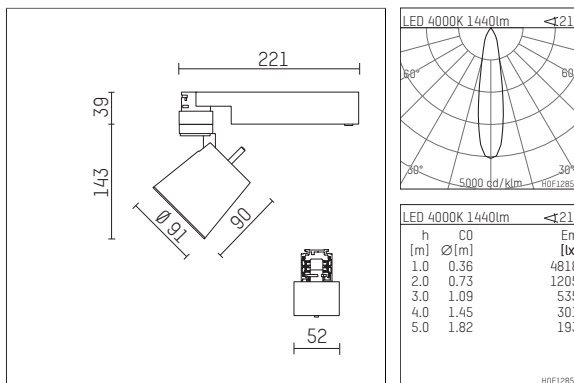

**112 270 04 721 | black**

gin.o 2

spotlight

LED COB | 14 W 4000 K

- spotlight gin.o 2
- with 3 circuit universal adapter
- for Hoffmeister control.x tracks
- circuit selection is possible while adapter is inserted into the track
- passive thermo management
- with LED COB 2000 lm
- colour temperature: 4000 K
- colour rendering index: CRI >90
- L90 / B10 (50.000h)
- SDCM < 2
- net luminous flux: 1440 lm
- total load: 14 W
- luminous efficacy: 102,9 lm/W
- rotationsymmetrical light distribution, spot
- reflector of aluminium, silver anodised
- LED power unit integrated in adapter, electronic, 220-240 V, 0/50/60 Hz
- housing of die cast aluminium
- adapter of fibreglass reinforced thermoplastic
- color-, protection- and conversion-filters are available as accessory
- length: 221 mm, width: 52 mm, height: 182 mm
- rotatable 360°, 90° tiltable
- weight: 0,65 kg
- protection rating: IP20
- protection class I
- 5 years Hoffmeister warranty
- Made in Germany
- maximum ambient temperature: 45 °C
- certificates: manufactured according to DIN VDE 0711 / EN 60598, CE
- colour: black
- 112 270 04 721

## Optional accessories

description accessory general	dimensions in mm	item number	pic.-No.
antiglare flaps for spotlights gin.a, gin.o and lo.nely size 2		103438	01
changable reflector flood for gin.o 2		112 272 00 000	02
changable reflector medium for gin.o 2		112 271 00 000	02
connection ring suitable for attachment of accessories for spotlights gin.a, gin.o and lo.nely size 2		103447	03
tube screen suitable for attachment of accessories for spotlights gin.a, gin.o and lo.nely size 2		103444	04
connection tube with cross louver suitable for attachment of accessories for spotlights gin.a, gin.o and lo.nely size 2		103441	05
visor suitable for attachment of accessories for spotlights gin.a, gin.o and lo.nely size 2		104750	06