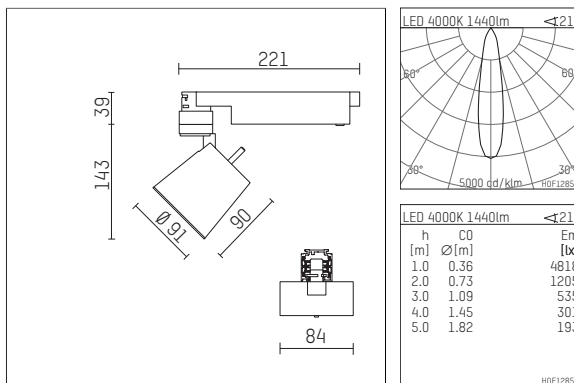

112 270 04 906 D | silver

gin.o 2

spotlight

LED COB | 14 W 4000 K

- spotlight gin.o 2
- with 3 circuit DALI adapter
- for Hoffmeister control.x tracks
- circuit selection is possible while adapter is inserted into the track
- passive thermo management
- with LED COB 2000 lm
- colour temperature: 4000 K
- colour rendering index: CRI >90
- L90 / B10 (50.000h)
- SDCM < 2
- net luminous flux: 1440 lm
- total load: 14 W
- luminous efficacy: 102,9 lm/W
- rotationsymmetrical light distribution, spot
- reflector of aluminium, silver anodised
- LED power unit integrated in adapter, electronic (DALI), 220-240 V, 0/50/60 Hz
- amplitude dimming
- dimming range: 100-1 %
- housing of die cast aluminium
- adapter of fibreglass reinforced thermoplastic
- color-, protection- and conversion-filters are available as accessory
- length: 221 mm, width: 84 mm, height: 182 mm
- rotatable 360°, 90° tiltable
- weight: 1,09 kg
- protection rating: IP20
- protection class I
- 5 years Hoffmeister warranty
- Made in Germany
- maximum ambient temperature: 45 ° C
- certificates: manufactured according to DIN VDE 0711 / EN 60598, CE
- colour: silver
- 112 270 04 906 D