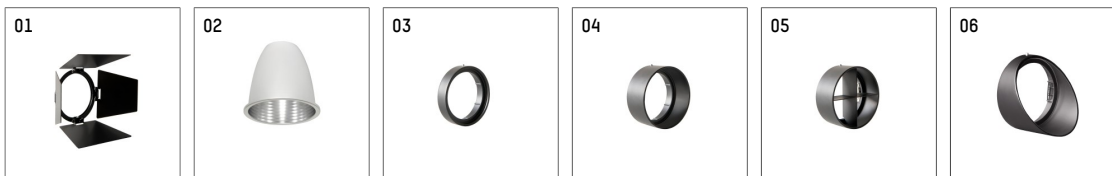

112 270 04 906 D
accessory

Optional accessories

description accessory general	dimensions in mm	item number	pic.-No.
antiglare flaps for spotlights gin.a, gin.o and lo.nely size 2		103438	01
changable reflector flood for gin.o 2		112 272 00 000	02
changable reflector medium for gin.o 2		112 271 00 000	02
connection ring suitable for attachment of accessories for spotlights gin.a, gin.o and lo.nely size 2		103445	03
tube screen suitable for attachment of accessories for spotlights gin.a, gin.o and lo.nely size 2		103442	04
connection tube with cross louver suitable for attachment of accessories for spotlights gin.a, gin.o and lo.nely size 2		103439	05
visor suitable for attachment of accessories for spotlights gin.a, gin.o and lo.nely size 2		104748	06

Additional optional accessory components

description accessory general	dimensions in mm	item number	pic.-No.
soft.shape lens for spotlights gin.a, gin.o and lo.nely size 2	∅: 74	104228	01
soft.spot lens for spotlights gin.a, gin.o and lo.nely size 2	∅: 74	103461	01
sculpture lens for spotlights gin.a, gin.o and lo.nely size 2	∅: 74	103460	02
prismatic glass for spotlights gin.a, gin.o and lo.nely size 2	∅: 74	104915	03
honeycomb louver for spotlights gin.a, gin.o and lo.nely size 2		103448	04
Dichroitic conversion filter daylight filter, conversion from 3000K to 5000K for spotlights gin.a, gin.o and lo.nely size 2	∅: 74	103459	05
Dichroitic conversion filter neutral filter, conversion from 3000K to 4000K for spotlights gin.a, gin.o and lo.nely size 2	∅: 74	103458	06
Dichroitic conversion filter warm tone filter, conversion from 3000K to 2400K for spotlights gin.a, gin.o and lo.nely size 2	∅: 74	103457	07