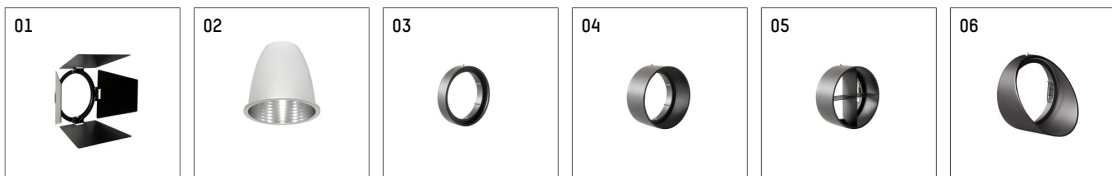

112 270 04 906

accessory

Optional accessories

description accessory general	dimensions in mm	item number	pic.-No.
antiglare flaps for spotlights gin.a, gin.o and lo.nely size 2		103438	01
changable reflector flood for gin.o 2		112 272 00 000	02
changable reflector medium for gin.o 2		112 271 00 000	02
connection ring suitable for attachment of accessories for spotlights gin.a, gin.o and lo.nely size 2		103445	03
tube screen suitable for attachment of accessories for spotlights gin.a, gin.o and lo.nely size 2		103442	04
connection tube with cross louver suitable for attachment of accessories for spotlights gin.a, gin.o and lo.nely size 2		103439	05
visor suitable for attachment of accessories for spotlights gin.a, gin.o and lo.nely size 2		104748	06

Additional optional accessory components

description accessory general	dimensions in mm	item number	pic.-No.
soft.shape lens for spotlights gin.a, gin.o and lo.nely size 2	∅: 74	104228	01
soft.spot lens for spotlights gin.a, gin.o and lo.nely size 2	∅: 74	103461	01
sculpture lens for spotlights gin.a, gin.o and lo.nely size 2	∅: 74	103460	02
prismatic glass for spotlights gin.a, gin.o and lo.nely size 2	∅: 74	104915	03
honeycomb louver for spotlights gin.a, gin.o and lo.nely size 2		103448	04
Dichroitic conversion filter daylight filter, conversion from 3000K to 5000K for spotlights gin.a, gin.o and lo.nely size 2	∅: 74	103459	05
Dichroitic conversion filter neutral filter, conversion from 3000K to 4000K for spotlights gin.a, gin.o and lo.nely size 2	∅: 74	103458	06
Dichroitic conversion filter warm tone filter, conversion from 3000K to 2400K for spotlights gin.a, gin.o and lo.nely size 2	∅: 74	103457	07