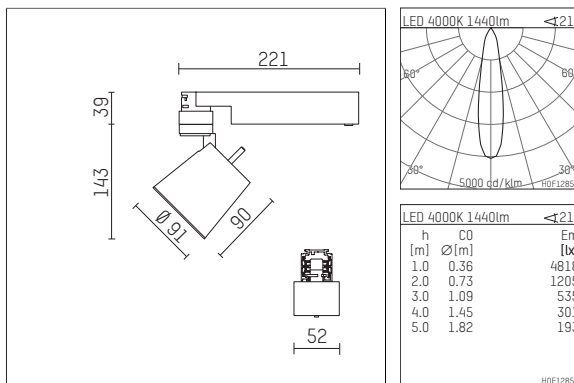

112 270 04 906 | silver

gin.o 2

spotlight

LED COB | 14 W 4000 K

- spotlight gin.o 2
- with 3 circuit universal adapter
- for Hoffmeister control.x tracks
- circuit selection is possible while adapter is inserted into the track
- passive thermo management
- with LED COB 2000 lm
- colour temperature: 4000 K
- colour rendering index: CRI >90
- L90 / B10 (50.000h)
- SDCM < 2
- net luminous flux: 1440 lm
- total load: 14 W
- luminous efficacy: 102,9 lm/W
- rotationsymmetrical light distribution, spot
- reflector of aluminium, silver anodised
- LED power unit integrated in adapter, electronic, 220-240 V, 0/50/60 Hz
- housing of die cast aluminium
- adapter of fibreglass reinforced thermoplastic
- color-, protection- and conversion-filters are available as accessory
- length: 221 mm, width: 52 mm, height: 182 mm
- rotatable 360°, 90° tiltable
- weight: 0,65 kg
- protection rating: IP20
- protection class I
- 5 years Hoffmeister warranty
- Made in Germany
- maximum ambient temperature: 45 °C
- certificates: manufactured according to DIN VDE 0711 / EN 60598, CE
- colour: silver
- 112 270 04 906

- Overview of accessories on the following page / s

112 270 04 906

accessory

Optional accessories

description accessory general	dimensions in mm	item number	pic.-No.
antiglare flaps for spotlights gin.a, gin.o and lo.nely size 2		103438	01
changable reflector flood for gin.o 2		112 272 00 000	02
changable reflector medium for gin.o 2		112 271 00 000	02
connection ring suitable for attachment of accessories for spotlights gin.a, gin.o and lo.nely size 2		103445	03
tube screen suitable for attachment of accessories for spotlights gin.a, gin.o and lo.nely size 2		103442	04
connection tube with cross louver suitable for attachment of accessories for spotlights gin.a, gin.o and lo.nely size 2		103439	05
visor suitable for attachment of accessories for spotlights gin.a, gin.o and lo.nely size 2		104748	06