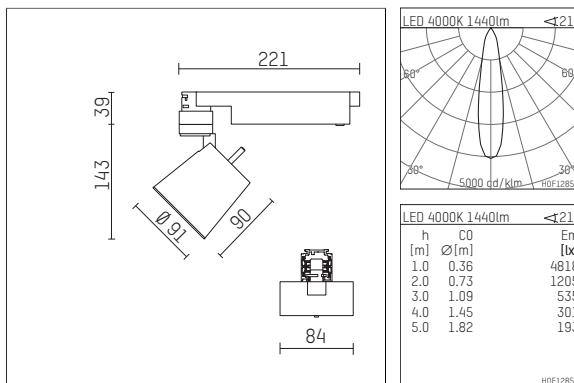

112 270 04 910 D | white

gin.o 2

spotlight

LED COB | 14 W 4000 K

- spotlight gin.o 2
- with 3 circuit DALI adapter
- for Hoffmeister control.x tracks
- circuit selection is possible while adapter is inserted into the track
- passive thermo management
- with LED COB 2000 lm
- colour temperature: 4000 K
- colour rendering index: CRI >90
- L90 / B10 (50.000h)
- SDCM < 2
- net luminous flux: 1440 lm
- total load: 14 W
- luminous efficacy: 102,9 lm/W
- rotationsymmetrical light distribution, spot
- reflector of aluminium, silver anodised
- LED power unit integrated in adapter, electronic (DALI), 220-240 V, 0/50/60 Hz
- amplitude dimming
- dimming range: 100-1 %
- housing of die cast aluminium
- adapter of fibreglass reinforced thermoplastic
- color-, protection- and conversion-filters are available as accessory
- length: 221 mm, width: 84 mm, height: 182 mm
- rotatable 360°, 90° tiltable
- weight: 1,09 kg
- protection rating: IP20
- protection class I
- 5 years Hoffmeister warranty
- Made in Germany
- maximum ambient temperature: 45 ° C
- certificates: manufactured according to DIN VDE 0711 / EN 60598, CE
- colour: white (RAL9016)
- 112 270 04 910 D