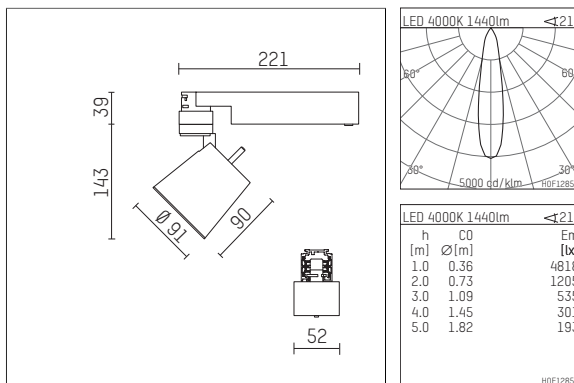

**112 270 04 910 | white**

gin.o 2

spotlight

LED COB | 14 W 4000 K

- spotlight gin.o 2
- with 3 circuit universal adapter
- for Hoffmeister control.x tracks
- circuit selection is possible while adapter is inserted into the track
- passive thermo management
- with LED COB 2000 lm
- colour temperature: 4000 K
- colour rendering index: CRI >90
- L90 / B10 (50.000h)
- SDCM < 2
- net luminous flux: 1440 lm
- total load: 14 W
- luminous efficacy: 102,9 lm/W
- rotationsymmetrical light distribution, spot
- reflector of aluminium, silver anodised
- LED power unit integrated in adapter, electronic, 220-240 V, 0/50/60 Hz
- housing of die cast aluminium
- adapter of fibreglass reinforced thermoplastic
- color-, protection- and conversion-filters are available as accessory
- length: 221 mm, width: 52 mm, height: 182 mm
- rotatable 360°, 90° tiltable
- weight: 0,65 kg
- protection rating: IP20
- protection class I
- 5 years Hoffmeister warranty
- Made in Germany
- maximum ambient temperature: 45 °C
- certificates: manufactured according to DIN VDE 0711 / EN 60598, CE
- colour: white (RAL9016)
- 112 270 04 910

## Optional accessories

description accessory general	dimensions in mm	item number	pic.-No.
antiglare flaps for spotlights gin.a, gin.o and lo.nely size 2		103438	01
changable reflector flood for gin.o 2		112 272 00 000	02
changable reflector medium for gin.o 2		112 271 00 000	02
connection ring suitable for attachment of accessories for spotlights gin.a, gin.o and lo.nely size 2		103446	03
tube screen suitable for attachment of accessories for spotlights gin.a, gin.o and lo.nely size 2		103443	04
connection tube with cross louver suitable for attachment of accessories for spotlights gin.a, gin.o and lo.nely size 2		103440	05
visor suitable for attachment of accessories for spotlights gin.a, gin.o and lo.nely size 2		104749	06