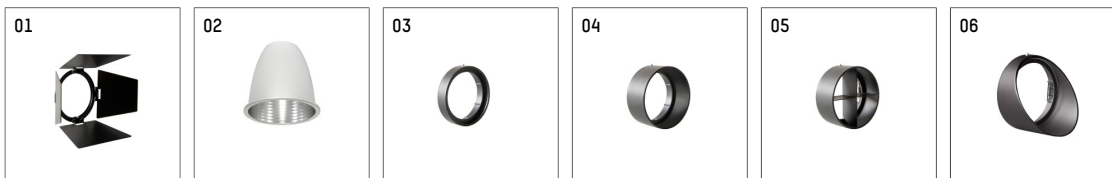

112 270 04 910
accessory

Optional accessories

description accessory general	dimensions in mm	item number	pic.-No.
antiglare flaps for spotlights gin.a, gin.o and lo.nely size 2		103438	01
changable reflector flood for gin.o 2		112 272 00 000	02
changable reflector medium for gin.o 2		112 271 00 000	02
connection ring suitable for attachment of accessories for spotlights gin.a, gin.o and lo.nely size 2		103446	03
tube screen suitable for attachment of accessories for spotlights gin.a, gin.o and lo.nely size 2		103443	04
connection tube with cross louver suitable for attachment of accessories for spotlights gin.a, gin.o and lo.nely size 2		103440	05
visor suitable for attachment of accessories for spotlights gin.a, gin.o and lo.nely size 2		104749	06

Additional optional accessory components

description accessory general	dimensions in mm	item number	pic.-No.
soft.shape lens for spotlights gin.a, gin.o and lo.nely size 2	∅: 74	104228	01
soft.spot lens for spotlights gin.a, gin.o and lo.nely size 2	∅: 74	103461	01
sculpture lens for spotlights gin.a, gin.o and lo.nely size 2	∅: 74	103460	02
prismatic glass for spotlights gin.a, gin.o and lo.nely size 2	∅: 74	104915	03
honeycomb louver for spotlights gin.a, gin.o and lo.nely size 2		103448	04
Dichroitic conversion filter daylight filter, conversion from 3000K to 5000K for spotlights gin.a, gin.o and lo.nely size 2	∅: 74	103459	05
Dichroitic conversion filter neutral filter, conversion from 3000K to 4000K for spotlights gin.a, gin.o and lo.nely size 2	∅: 74	103458	06
Dichroitic conversion filter warm tone filter, conversion from 3000K to 2400K for spotlights gin.a, gin.o and lo.nely size 2	∅: 74	103457	07