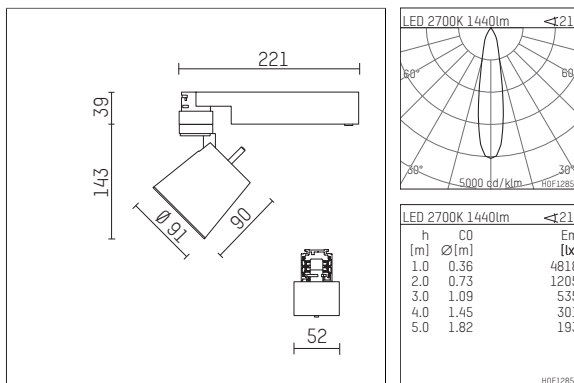

112 270 12 721 | black

gin.o 2

spotlight

LED COB | 18 W 2700 K

- spotlight gin.o 2
- with 3 circuit universal adapter
- for Hoffmeister control.x tracks
- circuit selection is possible while adapter is inserted into the track
- passive thermo management
- with LED COB 2000 lm
- colour temperature: 2700 K
- colour rendering index: CRI >90
- L90 / B10 (50.000h)
- SDCM < 2
- net luminous flux: 1440 lm
- total load: 18 W
- luminous efficacy: 80,0 lm/W
- rotationsymmetrical light distribution, spot
- reflector of aluminium, silver anodised
- LED power unit integrated in adapter, electronic (POTI), 220-240 V, 0/50/60 Hz
- amplitude dimming
- adapter with integrated potentiometer
- dimming range: 100-1 %
- housing of die cast aluminium
- adapter of fibreglass reinforced thermoplastic
- color-, protection- and conversion-filters are available as accessory
- length: 221 mm, width: 52 mm, height: 182 mm
- rotatable 360°, 90° tiltable
- weight: 1,09 kg
- protection rating: IP20
- protection class I
- 5 years Hoffmeister warranty
- Made in Germany
- maximum ambient temperature: 35 ° C
- certificates: manufactured according to DIN VDE 0711 / EN 60598, CE
- colour: black
- 112 270 12 721