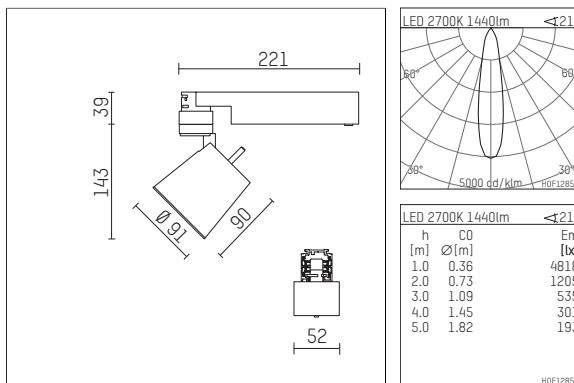

**112 270 12 906 | silver**

gin.o 2

spotlight

LED COB | 18 W 2700 K

- spotlight gin.o 2
- with 3 circuit universal adapter
- for Hoffmeister control.x tracks
- circuit selection is possible while adapter is inserted into the track
- passive thermo management
- with LED COB 2000 lm
- colour temperature: 2700 K
- colour rendering index: CRI >90
- L90 / B10 (50.000h)
- SDCM < 2
- net luminous flux: 1440 lm
- total load: 18 W
- luminous efficacy: 80,0 lm/W
- rotationsymmetrical light distribution, spot
- reflector of aluminium, silver anodised
- LED power unit integrated in adapter, electronic (POTI), 220-240 V, 0/50/60 Hz
- amplitude dimming
- adapter with integrated potentiometer
- dimming range: 100-1 %
- housing of die cast aluminium
- adapter of fibreglass reinforced thermoplastic
- color-, protection- and conversion-filters are available as accessory
- length: 221 mm, width: 52 mm, height: 182 mm
- rotatable 360°, 90° tiltable
- weight: 1,09 kg
- protection rating: IP20
- protection class I
- 5 years Hoffmeister warranty
- Made in Germany
- maximum ambient temperature: 35 ° C
- certificates: manufactured according to DIN VDE 0711 / EN 60598, CE
- colour: silver
- 112 270 12 906

### Optional accessories

description accessory general	dimensions in mm	item number	pic.-No.
antiglare flaps for spotlights gin.a, gin.o and lo.nely size 2		103438	01
changable reflector flood for gin.o 2		112 272 00 000	02
changable reflector medium for gin.o 2		112 271 00 000	02
connection ring suitable for attachment of accessories for spotlights gin.a, gin.o and lo.nely size 2		103445	03
tube screen suitable for attachment of accessories for spotlights gin.a, gin.o and lo.nely size 2		103442	04
connection tube with cross louver suitable for attachment of accessories for spotlights gin.a, gin.o and lo.nely size 2		103439	05
visor suitable for attachment of accessories for spotlights gin.a, gin.o and lo.nely size 2		104748	06