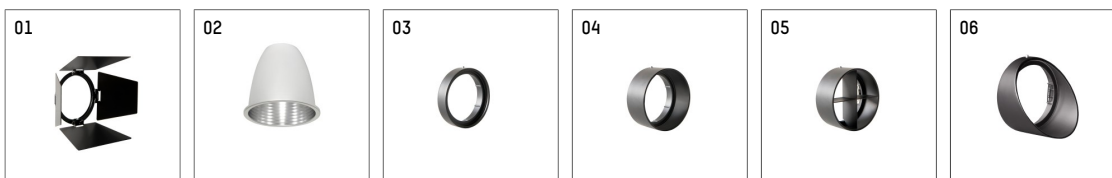

112 270 12 906

accessory

Optional accessories

description accessory general	dimensions in mm	item number	pic.-No.
antiglare flaps for spotlights gin.a, gin.o and lo.nely size 2		103438	01
changable reflector flood for gin.o 2		112 272 00 000	02
changable reflector medium for gin.o 2		112 271 00 000	02
connection ring suitable for attachment of accessories for spotlights gin.a, gin.o and lo.nely size 2		103445	03
tube screen suitable for attachment of accessories for spotlights gin.a, gin.o and lo.nely size 2		103442	04
connection tube with cross louver suitable for attachment of accessories for spotlights gin.a, gin.o and lo.nely size 2		103439	05
visor suitable for attachment of accessories for spotlights gin.a, gin.o and lo.nely size 2		104748	06

Additional optional accessory components

description accessory general	dimensions in mm	item number	pic.-No.
soft.shape lens for spotlights gin.a, gin.o and lo.nely size 2	∅: 74	104228	01
soft.spot lens for spotlights gin.a, gin.o and lo.nely size 2	∅: 74	103461	01
sculpture lens for spotlights gin.a, gin.o and lo.nely size 2	∅: 74	103460	02
prismatic glass for spotlights gin.a, gin.o and lo.nely size 2	∅: 74	104915	03
honeycomb louver for spotlights gin.a, gin.o and lo.nely size 2		103448	04
Dichroitic conversion filter daylight filter, conversion from 3000K to 5000K for spotlights gin.a, gin.o and lo.nely size 2	∅: 74	103459	05
Dichroitic conversion filter neutral filter, conversion from 3000K to 4000K for spotlights gin.a, gin.o and lo.nely size 2	∅: 74	103458	06
Dichroitic conversion filter warm tone filter, conversion from 3000K to 2400K for spotlights gin.a, gin.o and lo.nely size 2	∅: 74	103457	07