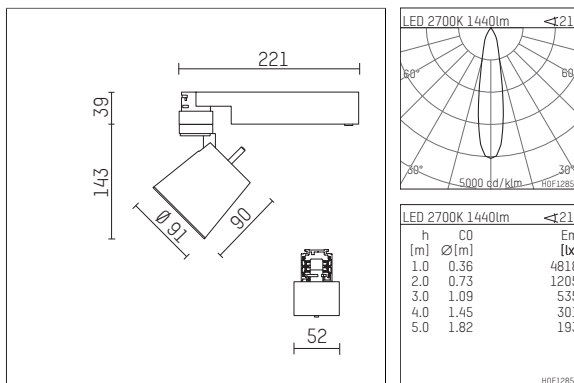

112 270 12 910 | white

gin.o 2

spotlight

LED COB | 18 W 2700 K

- spotlight gin.o 2
- with 3 circuit universal adapter
- for Hoffmeister control.x tracks
- circuit selection is possible while adapter is inserted into the track
- passive thermo management
- with LED COB 2000 lm
- colour temperature: 2700 K
- colour rendering index: CRI >90
- L90 / B10 (50.000h)
- SDCM < 2
- net luminous flux: 1440 lm
- total load: 18 W
- luminous efficacy: 80,0 lm/W
- rotationsymmetrical light distribution, spot
- reflector of aluminium, silver anodised
- LED power unit integrated in adapter, electronic (POTI), 220-240 V, 0/50/60 Hz
- amplitude dimming
- adapter with integrated potentiometer
- dimming range: 100-1 %
- housing of die cast aluminium
- adapter of fibreglass reinforced thermoplastic
- color-, protection- and conversion-filters are available as accessory
- length: 221 mm, width: 52 mm, height: 182 mm
- rotatable 360°, 90° tiltable
- weight: 1,09 kg
- protection rating: IP20
- protection class I
- 5 years Hoffmeister warranty
- Made in Germany
- maximum ambient temperature: 35 ° C
- certificates: manufactured according to DIN VDE 0711 / EN 60598, CE
- colour: white (RAL9016)
- 112 270 12 910