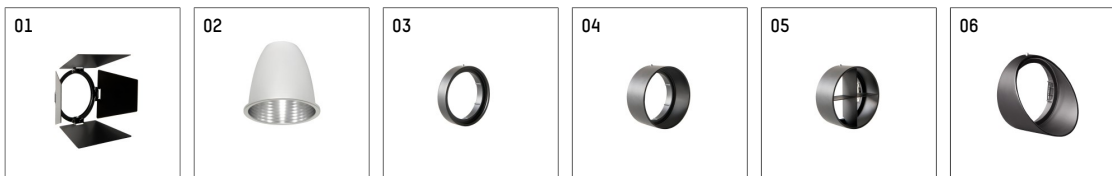

112 270 12 910
accessory

Optional accessories

description accessory general	dimensions in mm	item number	pic.-No.
antiglare flaps for spotlights gin.a, gin.o and lo.nely size 2		103438	01
changable reflector flood for gin.o 2		112 272 00 000	02
changable reflector medium for gin.o 2		112 271 00 000	02
connection ring suitable for attachment of accessories for spotlights gin.a, gin.o and lo.nely size 2		103446	03
tube screen suitable for attachment of accessories for spotlights gin.a, gin.o and lo.nely size 2		103443	04
connection tube with cross louver suitable for attachment of accessories for spotlights gin.a, gin.o and lo.nely size 2		103440	05
visor suitable for attachment of accessories for spotlights gin.a, gin.o and lo.nely size 2		104749	06

Additional optional accessory components

description accessory general	dimensions in mm	item number	pic.-No.
soft.shape lens for spotlights gin.a, gin.o and lo.nely size 2	∅: 74	104228	01
soft.spot lens for spotlights gin.a, gin.o and lo.nely size 2	∅: 74	103461	01
sculpture lens for spotlights gin.a, gin.o and lo.nely size 2	∅: 74	103460	02
prismatic glass for spotlights gin.a, gin.o and lo.nely size 2	∅: 74	104915	03
honeycomb louver for spotlights gin.a, gin.o and lo.nely size 2		103448	04
Dichroitic conversion filter daylight filter, conversion from 3000K to 5000K for spotlights gin.a, gin.o and lo.nely size 2	∅: 74	103459	05
Dichroitic conversion filter neutral filter, conversion from 3000K to 4000K for spotlights gin.a, gin.o and lo.nely size 2	∅: 74	103458	06
Dichroitic conversion filter warm tone filter, conversion from 3000K to 2400K for spotlights gin.a, gin.o and lo.nely size 2	∅: 74	103457	07