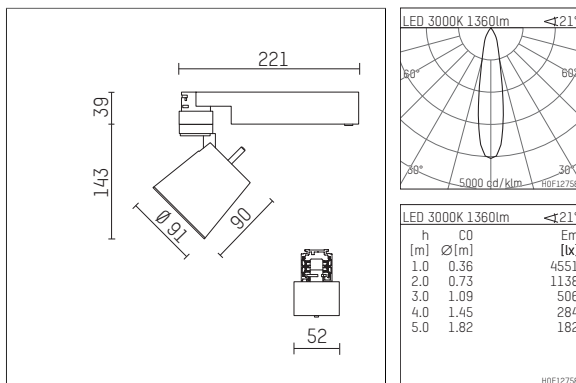

**112 270 13 721 | black**

gin.o 2

spotlight

LED COB | 14 W 3000 K

- spotlight gin.o 2
- with 3 circuit universal adapter
- for Hoffmeister control.x tracks
- circuit selection is possible while adapter is inserted into the track
- passive thermo management
- with LED COB 2000 lm
- colour temperature: 3000 K
- colour rendering index: CRI >90
- L90 / B10 (50.000h)
- SDCM < 2
- net luminous flux: 1360 lm
- total load: 14 W
- luminous efficacy: 97,1 lm/W
- rotationsymmetrical light distribution, spot
- reflector of aluminium, silver anodised
- LED power unit integrated in adapter, electronic (POTI), 220-240 V, 0/50/60 Hz
- amplitude dimming
- adapter with integrated potentiometer
- dimming range: 100-1 %
- housing of die cast aluminium
- adapter of fibreglass reinforced thermoplastic
- color-, protection- and conversion-filters are available as accessory
- length: 221 mm, width: 52 mm, height: 182 mm
- rotatable 360°, 90° tiltable
- weight: 1,09 kg
- protection rating: IP20
- protection class I
- 5 years Hoffmeister warranty
- Made in Germany
- maximum ambient temperature: 35 ° C
- certificates: manufactured according to DIN VDE 0711 / EN 60598, CE
- colour: black
- 112 270 13 721

## Optional accessories

description accessory general	dimensions in mm	item number	pic.-No.
antiglare flaps for spotlights gin.a, gin.o and lo.nely size 2		103438	01
changable reflector flood for gin.o 2		112 272 00 000	02
changable reflector medium for gin.o 2		112 271 00 000	02
connection ring suitable for attachment of accessories for spotlights gin.a, gin.o and lo.nely size 2		103447	03
tube screen suitable for attachment of accessories for spotlights gin.a, gin.o and lo.nely size 2		103444	04
connection tube with cross louver suitable for attachment of accessories for spotlights gin.a, gin.o and lo.nely size 2		103441	05
visor suitable for attachment of accessories for spotlights gin.a, gin.o and lo.nely size 2		104750	06