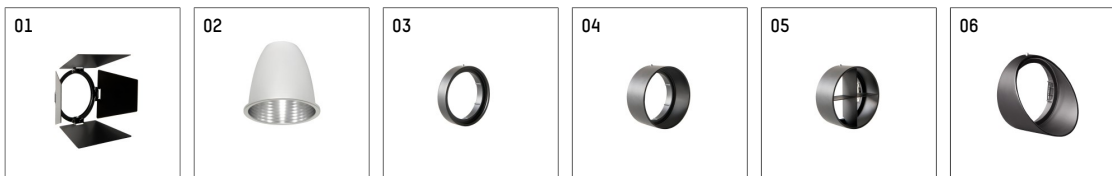

112 270 13 906
accessory

Optional accessories

description accessory general	dimensions in mm	item number	pic.-No.
antiglare flaps for spotlights gin.a, gin.o and lo.nely size 2		103438	01
changable reflector flood for gin.o 2		112 272 00 000	02
changable reflector medium for gin.o 2		112 271 00 000	02
connection ring suitable for attachment of accessories for spotlights gin.a, gin.o and lo.nely size 2		103445	03
tube screen suitable for attachment of accessories for spotlights gin.a, gin.o and lo.nely size 2		103442	04
connection tube with cross louver suitable for attachment of accessories for spotlights gin.a, gin.o and lo.nely size 2		103439	05
visor suitable for attachment of accessories for spotlights gin.a, gin.o and lo.nely size 2		104748	06

Additional optional accessory components

description accessory general	dimensions in mm	item number	pic.-No.
soft.shape lens for spotlights gin.a, gin.o and lo.nely size 2	∅: 74	104228	01
soft.spot lens for spotlights gin.a, gin.o and lo.nely size 2	∅: 74	103461	01
sculpture lens for spotlights gin.a, gin.o and lo.nely size 2	∅: 74	103460	02
prismatic glass for spotlights gin.a, gin.o and lo.nely size 2	∅: 74	104915	03
honeycomb louver for spotlights gin.a, gin.o and lo.nely size 2		103448	04
Dichroitic conversion filter daylight filter, conversion from 3000K to 5000K for spotlights gin.a, gin.o and lo.nely size 2	∅: 74	103459	05
Dichroitic conversion filter neutral filter, conversion from 3000K to 4000K for spotlights gin.a, gin.o and lo.nely size 2	∅: 74	103458	06
Dichroitic conversion filter warm tone filter, conversion from 3000K to 2400K for spotlights gin.a, gin.o and lo.nely size 2	∅: 74	103457	07