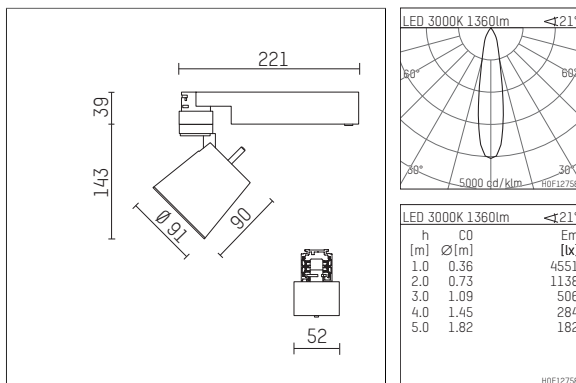

112 270 13 906 | silver

gin.o 2

spotlight

LED COB | 14 W 3000 K

- spotlight gin.o 2
- with 3 circuit universal adapter
- for Hoffmeister control.x tracks
- circuit selection is possible while adapter is inserted into the track
- passive thermo management
- with LED COB 2000 lm
- colour temperature: 3000 K
- colour rendering index: CRI >90
- L90 / B10 (50.000h)
- SDCM < 2
- net luminous flux: 1360 lm
- total load: 14 W
- luminous efficacy: 97,1 lm/W
- rotationsymmetrical light distribution, spot
- reflector of aluminium, silver anodised
- LED power unit integrated in adapter, electronic (POTI), 220-240 V, 0/50/60 Hz
- amplitude dimming
- adapter with integrated potentiometer
- dimming range: 100-1 %
- housing of die cast aluminium
- adapter of fibreglass reinforced thermoplastic
- color-, protection- and conversion-filters are available as accessory
- length: 221 mm, width: 52 mm, height: 182 mm
- rotatable 360°, 90° tiltable
- weight: 1,09 kg
- protection rating: IP20
- protection class I
- 5 years Hoffmeister warranty
- Made in Germany
- maximum ambient temperature: 35 ° C
- certificates: manufactured according to DIN VDE 0711 / EN 60598, CE
- colour: silver
- 112 270 13 906