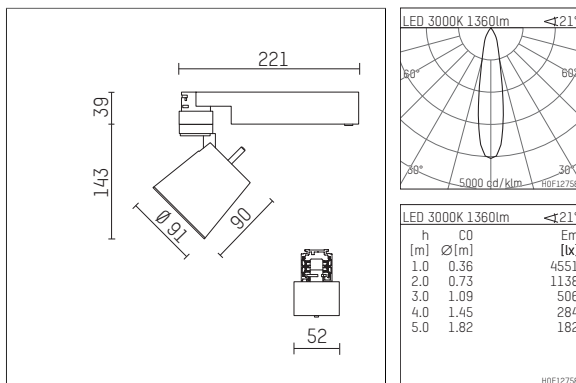

112 270 13 910 | white

gin.o 2

spotlight

LED COB | 14 W 3000 K

- spotlight gin.o 2
- with 3 circuit universal adapter
- for Hoffmeister control.x tracks
- circuit selection is possible while adapter is inserted into the track
- passive thermo management
- with LED COB 2000 lm
- colour temperature: 3000 K
- colour rendering index: CRI >90
- L90 / B10 (50.000h)
- SDCM < 2
- net luminous flux: 1360 lm
- total load: 14 W
- luminous efficacy: 97,1 lm/W
- rotationsymmetrical light distribution, spot
- reflector of aluminium, silver anodised
- LED power unit integrated in adapter, electronic (POTI), 220-240 V, 0/50/60 Hz
- amplitude dimming
- adapter with integrated potentiometer
- dimming range: 100-1 %
- housing of die cast aluminium
- adapter of fibreglass reinforced thermoplastic
- color-, protection- and conversion-filters are available as accessory
- length: 221 mm, width: 52 mm, height: 182 mm
- rotatable 360°, 90° tiltable
- weight: 1,09 kg
- protection rating: IP20
- protection class I
- 5 years Hoffmeister warranty
- Made in Germany
- maximum ambient temperature: 35 ° C
- certificates: manufactured according to DIN VDE 0711 / EN 60598, CE
- colour: white (RAL9016)
- 112 270 13 910