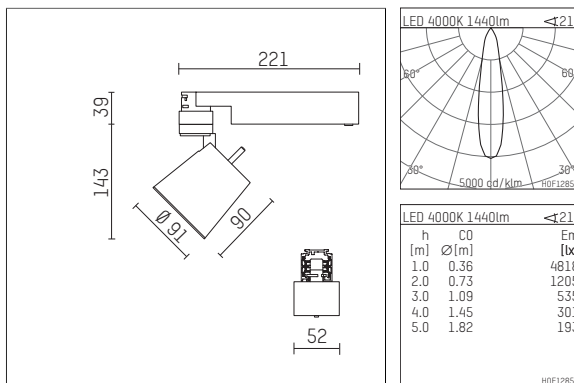

**112 270 14 721 | black**

gin.o 2

spotlight

LED COB | 14 W 4000 K

- spotlight gin.o 2
- with 3 circuit universal adapter
- for Hoffmeister control.x tracks
- circuit selection is possible while adapter is inserted into the track
- passive thermo management
- with LED COB 2000 lm
- colour temperature: 4000 K
- colour rendering index: CRI >90
- L90 / B10 (50.000h)
- SDCM < 2
- net luminous flux: 1440 lm
- total load: 14 W
- luminous efficacy: 102,9 lm/W
- rotationsymmetrical light distribution, spot
- reflector of aluminium, silver anodised
- LED power unit integrated in adapter, electronic (POTI), 220-240 V, 0/50/60 Hz
- amplitude dimming
- adapter with integrated potentiometer
- dimming range: 100-1 %
- housing of die cast aluminium
- adapter of fibreglass reinforced thermoplastic
- color-, protection- and conversion-filters are available as accessory
- length: 221 mm, width: 52 mm, height: 182 mm
- rotatable 360°, 90° tiltable
- weight: 1,09 kg
- protection rating: IP20
- protection class I
- 5 years Hoffmeister warranty
- Made in Germany
- maximum ambient temperature: 35 ° C
- certificates: manufactured according to DIN VDE 0711 / EN 60598, CE
- colour: black
- 112 270 14 721

## Optional accessories

description accessory general	dimensions in mm	item number	pic.-No.
antiglare flaps for spotlights gin.a, gin.o and lo.nely size 2		103438	01
changable reflector flood for gin.o 2		112 272 00 000	02
changable reflector medium for gin.o 2		112 271 00 000	02
connection ring suitable for attachment of accessories for spotlights gin.a, gin.o and lo.nely size 2		103447	03
tube screen suitable for attachment of accessories for spotlights gin.a, gin.o and lo.nely size 2		103444	04
connection tube with cross louver suitable for attachment of accessories for spotlights gin.a, gin.o and lo.nely size 2		103441	05
visor suitable for attachment of accessories for spotlights gin.a, gin.o and lo.nely size 2		104750	06