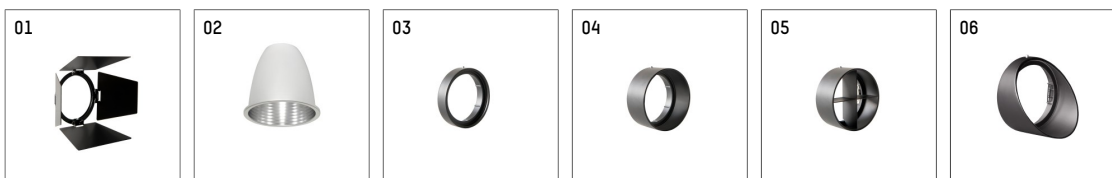

112 270 14 721
accessory

Optional accessories

description accessory general	dimensions in mm	item number	pic.-No.
antiglare flaps for spotlights gin.a, gin.o and lo.nely size 2		103438	01
changable reflector flood for gin.o 2		112 272 00 000	02
changable reflector medium for gin.o 2		112 271 00 000	02
connection ring suitable for attachment of accessories for spotlights gin.a, gin.o and lo.nely size 2		103447	03
tube screen suitable for attachment of accessories for spotlights gin.a, gin.o and lo.nely size 2		103444	04
connection tube with cross louver suitable for attachment of accessories for spotlights gin.a, gin.o and lo.nely size 2		103441	05
visor suitable for attachment of accessories for spotlights gin.a, gin.o and lo.nely size 2		104750	06

Additional optional accessory components

description accessory general	dimensions in mm	item number	pic.-No.
soft.shape lens for spotlights gin.a, gin.o and lo.nely size 2	∅: 74	104228	01
soft.spot lens for spotlights gin.a, gin.o and lo.nely size 2	∅: 74	103461	01
sculpture lens for spotlights gin.a, gin.o and lo.nely size 2	∅: 74	103460	02
prismatic glass for spotlights gin.a, gin.o and lo.nely size 2	∅: 74	104915	03
honeycomb louver for spotlights gin.a, gin.o and lo.nely size 2		103448	04
Dichroitic conversion filter daylight filter, conversion from 3000K to 5000K for spotlights gin.a, gin.o and lo.nely size 2	∅: 74	103459	05
Dichroitic conversion filter neutral filter, conversion from 3000K to 4000K for spotlights gin.a, gin.o and lo.nely size 2	∅: 74	103458	06
Dichroitic conversion filter warm tone filter, conversion from 3000K to 2400K for spotlights gin.a, gin.o and lo.nely size 2	∅: 74	103457	07