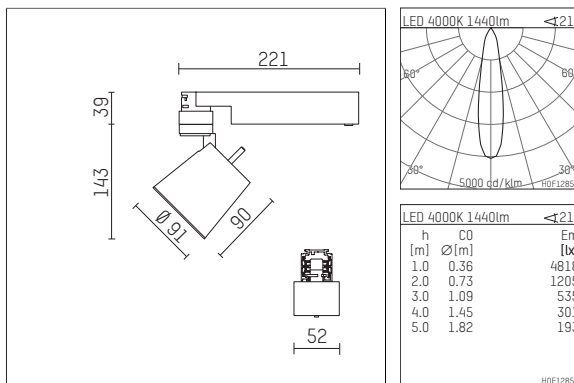

## 112 270 14 906 | silver

gin.o 2

spotlight

LED COB | 14 W 4000 K

- spotlight gin.o 2
- with 3 circuit universal adapter
- for Hoffmeister control.x tracks
- circuit selection is possible while adapter is inserted into the track
- passive thermo management
- with LED COB 2000 lm
- colour temperature: 4000 K
- colour rendering index: CRI >90
- L90 / B10 (50.000h)
- SDCM < 2
- net luminous flux: 1440 lm
- total load: 14 W
- luminous efficacy: 102,9 lm/W
- rotationsymmetrical light distribution, spot
- reflector of aluminium, silver anodised
- LED power unit integrated in adapter, electronic (POTI), 220-240 V, 0/50/60 Hz
- amplitude dimming
- adapter with integrated potentiometer
- dimming range: 100-1 %
- housing of die cast aluminium
- adapter of fibreglass reinforced thermoplastic
- color-, protection- and conversion-filters are available as accessory
- length: 221 mm, width: 52 mm, height: 182 mm
- rotatable 360°, 90° tiltable
- weight: 1,09 kg
- protection rating: IP20
- protection class I
- 5 years Hoffmeister warranty
- Made in Germany
- maximum ambient temperature: 35 ° C
- certificates: manufactured according to DIN VDE 0711 / EN 60598, CE
- colour: silver
- 112 270 14 906

## Optional accessories

description accessory general	dimensions in mm	item number	pic.-No.
antiglare flaps for spotlights gin.a, gin.o and lo.nely size 2		103438	01
changable reflector flood for gin.o 2		112 272 00 000	02
changable reflector medium for gin.o 2		112 271 00 000	02
connection ring suitable for attachment of accessories for spotlights gin.a, gin.o and lo.nely size 2		103445	03
tube screen suitable for attachment of accessories for spotlights gin.a, gin.o and lo.nely size 2		103442	04
connection tube with cross louver suitable for attachment of accessories for spotlights gin.a, gin.o and lo.nely size 2		103439	05
visor suitable for attachment of accessories for spotlights gin.a, gin.o and lo.nely size 2		104748	06