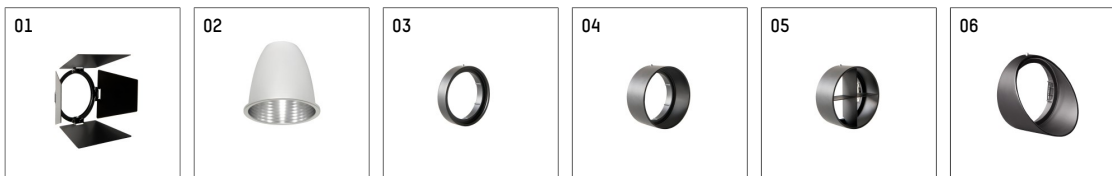

112 270 14 910
accessory

Optional accessories

description accessory general	dimensions in mm	item number	pic.-No.
antiglare flaps for spotlights gin.a, gin.o and lo.nely size 2		103438	01
changable reflector flood for gin.o 2		112 272 00 000	02
changable reflector medium for gin.o 2		112 271 00 000	02
connection ring suitable for attachment of accessories for spotlights gin.a, gin.o and lo.nely size 2		103446	03
tube screen suitable for attachment of accessories for spotlights gin.a, gin.o and lo.nely size 2		103443	04
connection tube with cross louver suitable for attachment of accessories for spotlights gin.a, gin.o and lo.nely size 2		103440	05
visor suitable for attachment of accessories for spotlights gin.a, gin.o and lo.nely size 2		104749	06

Additional optional accessory components

description accessory general	dimensions in mm	item number	pic.-No.
soft.shape lens for spotlights gin.a, gin.o and lo.nely size 2	∅: 74	104228	01
soft.spot lens for spotlights gin.a, gin.o and lo.nely size 2	∅: 74	103461	01
sculpture lens for spotlights gin.a, gin.o and lo.nely size 2	∅: 74	103460	02
prismatic glass for spotlights gin.a, gin.o and lo.nely size 2	∅: 74	104915	03
honeycomb louver for spotlights gin.a, gin.o and lo.nely size 2		103448	04
Dichroitic conversion filter daylight filter, conversion from 3000K to 5000K for spotlights gin.a, gin.o and lo.nely size 2	∅: 74	103459	05
Dichroitic conversion filter neutral filter, conversion from 3000K to 4000K for spotlights gin.a, gin.o and lo.nely size 2	∅: 74	103458	06
Dichroitic conversion filter warm tone filter, conversion from 3000K to 2400K for spotlights gin.a, gin.o and lo.nely size 2	∅: 74	103457	07