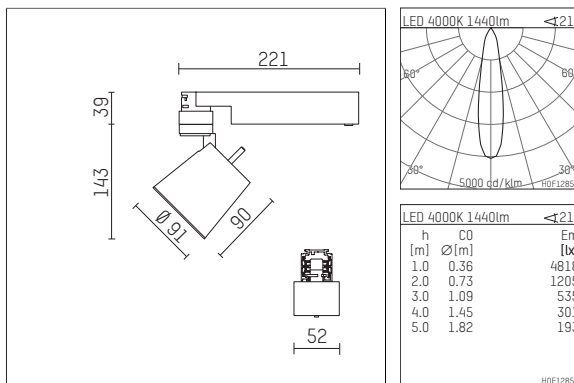

112 270 14 910 | white

gin.o 2

spotlight

LED COB | 14 W 4000 K

- spotlight gin.o 2
- with 3 circuit universal adapter
- for Hoffmeister control.x tracks
- circuit selection is possible while adapter is inserted into the track
- passive thermo management
- with LED COB 2000 lm
- colour temperature: 4000 K
- colour rendering index: CRI >90
- L90 / B10 (50.000h)
- SDCM < 2
- net luminous flux: 1440 lm
- total load: 14 W
- luminous efficacy: 102,9 lm/W
- rotationsymmetrical light distribution, spot
- reflector of aluminium, silver anodised
- LED power unit integrated in adapter, electronic (POTI), 220-240 V, 0/50/60 Hz
- amplitude dimming
- adapter with integrated potentiometer
- dimming range: 100-1 %
- housing of die cast aluminium
- adapter of fibreglass reinforced thermoplastic
- color-, protection- and conversion-filters are available as accessory
- length: 221 mm, width: 84 mm, height: 182 mm
- rotatable 360°, 90° tiltable
- weight: 1,09 kg
- protection rating: IP20
- protection class I
- 5 years Hoffmeister warranty
- Made in Germany
- maximum ambient temperature: 35 ° C
- certificates: manufactured according to DIN VDE 0711 / EN 60598, CE
- colour: white (RAL9016)
- 112 270 14 910