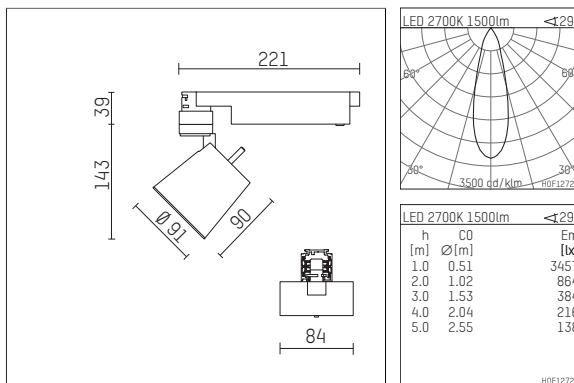

112 271 02 721 D | black

gin.o 2
spotlight
LED COB | 18 W 2700 K

- spotlight gin.o 2
- with 3 circuit DALI adapter
- for Hoffmeister control.x tracks
- circuit selection is possible while adapter is inserted into the track
- passive thermo management
- with LED COB 2000 lm
- colour temperature: 2700 K
- colour rendering index: CRI >90
- L90 / B10 (50.000h)
- SDCM < 2
- net luminous flux: 1500 lm
- total load: 18 W
- luminous efficacy: 83,3 lm/W
- rotationsymmetrical light distribution, medium
- reflector of aluminium, silver anodised
- LED power unit integrated in adapter, electronic (DALI), 220-240 V, 0/50/60 Hz
- amplitude dimming
- dimming range: 100-1 %
- housing of die cast aluminium
- adapter of fibreglass reinforced thermoplastic
- color-, protection- and conversion-filters are available as accessory
- length: 221 mm, width: 84 mm, height: 182 mm
- rotatable 360°, 90° tiltable
- weight: 1,09 kg
- protection rating: IP20
- protection class I
- 5 years Hoffmeister warranty
- Made in Germany
- maximum ambient temperature: 45 ° C
- certificates: manufactured according to DIN VDE 0711 / EN 60598, CE
- colour: black
- 112 271 02 721 D