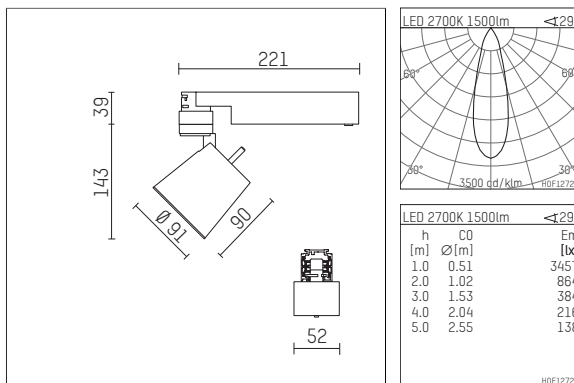

112 271 02 721 | black

gin.o 2

spotlight

LED COB | 18 W 2700 K

- spotlight gin.o 2
- with 3 circuit universal adapter
- for Hoffmeister control.x tracks
- circuit selection is possible while adapter is inserted into the track
- passive thermo management
- with LED COB 2000 lm
- colour temperature: 2700 K
- colour rendering index: CRI >90
- L90 / B10 (50.000h)
- SDCM < 2
- net luminous flux: 1500 lm
- total load: 18 W
- luminous efficacy: 83,3 lm/W
- rotationsymmetrical light distribution, medium
- reflector of aluminium, silver anodised
- LED power unit integrated in adapter, electronic, 220-240 V, 0/50/60 Hz
- housing of die cast aluminium
- adapter of fibreglass reinforced thermoplastic
- color-, protection- and conversion-filters are available as accessory
- length: 221 mm, width: 52 mm, height: 182 mm
- rotatable 360°, 90° tiltable
- weight: 0,65 kg
- protection rating: IP20
- protection class I
- 5 years Hoffmeister warranty
- Made in Germany
- maximum ambient temperature: 45 °C
- certificates: manufactured according to DIN VDE 0711 / EN 60598, CE
- colour: black
- 112 271 02 721

- Overview of accessories on the following page / s

112 271 02 721
accessory

Optional accessories

description accessory general	dimensions in mm	item number	pic.-No.
antiglare flaps for spotlights gin.a, gin.o and lo.nely size 2		103438	01
changable reflector flood for gin.o 2		112 272 00 000	02
changable reflector spot for gin.o 2		112 270 00 000	02
connection ring suitable for attachment of accessories for spotlights gin.a, gin.o and lo.nely size 2		103447	03
tube screen suitable for attachment of accessories for spotlights gin.a, gin.o and lo.nely size 2		103444	04
connection tube with cross louver suitable for attachment of accessories for spotlights gin.a, gin.o and lo.nely size 2		103441	05
visor suitable for attachment of accessories for spotlights gin.a, gin.o and lo.nely size 2		104750	06