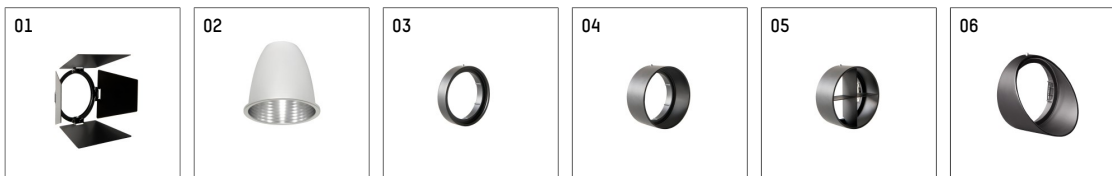

112 271 02 721
accessory

Optional accessories

description accessory general	dimensions in mm	item number	pic.-No.
antiglare flaps for spotlights gin.a, gin.o and lo.nely size 2		103438	01
changable reflector flood for gin.o 2		112 272 00 000	02
changable reflector spot for gin.o 2		112 270 00 000	02
connection ring suitable for attachment of accessories for spotlights gin.a, gin.o and lo.nely size 2		103447	03
tube screen suitable for attachment of accessories for spotlights gin.a, gin.o and lo.nely size 2		103444	04
connection tube with cross louver suitable for attachment of accessories for spotlights gin.a, gin.o and lo.nely size 2		103441	05
visor suitable for attachment of accessories for spotlights gin.a, gin.o and lo.nely size 2		104750	06

Additional optional accessory components

description accessory general	dimensions in mm	item number	pic.-No.
soft.shape lens for spotlights gin.a, gin.o and lo.nely size 2	∅: 74	104228	01
soft.spot lens for spotlights gin.a, gin.o and lo.nely size 2	∅: 74	103461	01
sculpture lens for spotlights gin.a, gin.o and lo.nely size 2	∅: 74	103460	02
prismatic glass for spotlights gin.a, gin.o and lo.nely size 2	∅: 74	104915	03
honeycomb louver for spotlights gin.a, gin.o and lo.nely size 2		103448	04
Dichroitic conversion filter daylight filter, conversion from 3000K to 5000K for spotlights gin.a, gin.o and lo.nely size 2	∅: 74	103459	05
Dichroitic conversion filter neutral filter, conversion from 3000K to 4000K for spotlights gin.a, gin.o and lo.nely size 2	∅: 74	103458	06
Dichroitic conversion filter warm tone filter, conversion from 3000K to 2400K for spotlights gin.a, gin.o and lo.nely size 2	∅: 74	103457	07