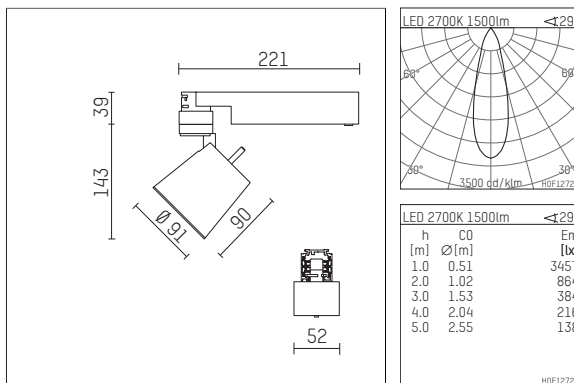

112 271 02 906 | silver

gin.o 2

spotlight

LED COB | 18 W 2700 K

- spotlight gin.o 2
- with 3 circuit universal adapter
- for Hoffmeister control.x tracks
- circuit selection is possible while adapter is inserted into the track
- passive thermo management
- with LED COB 2000 lm
- colour temperature: 2700 K
- colour rendering index: CRI >90
- L90 / B10 (50.000h)
- SDCM < 2
- net luminous flux: 1500 lm
- total load: 18 W
- luminous efficacy: 83,3 lm/W
- rotationsymmetrical light distribution, medium
- reflector of aluminium, silver anodised
- LED power unit integrated in adapter, electronic, 220-240 V, 0/50/60 Hz
- housing of die cast aluminium
- adapter of fibreglass reinforced thermoplastic
- color-, protection- and conversion-filters are available as accessory
- length: 221 mm, width: 52 mm, height: 182 mm
- rotatable 360°, 90° tiltable
- weight: 0,65 kg
- protection rating: IP20
- protection class I
- 5 years Hoffmeister warranty
- Made in Germany
- maximum ambient temperature: 45 °C
- certificates: manufactured according to DIN VDE 0711 / EN 60598, CE
- colour: silver
- 112 271 02 906

- Overview of accessories on the following page / s

112 271 02 906

accessory

Optional accessories

description accessory general	dimensions in mm	item number	pic.-No.
antiglare flaps for spotlights gin.a, gin.o and lo.nely size 2		103438	01
changable reflector flood for gin.o 2		112 272 00 000	02
changable reflector spot for gin.o 2		112 270 00 000	02
connection ring suitable for attachment of accessories for spotlights gin.a, gin.o and lo.nely size 2		103445	03
tube screen suitable for attachment of accessories for spotlights gin.a, gin.o and lo.nely size 2		103442	04
connection tube with cross louver suitable for attachment of accessories for spotlights gin.a, gin.o and lo.nely size 2		103439	05
visor suitable for attachment of accessories for spotlights gin.a, gin.o and lo.nely size 2		104748	06