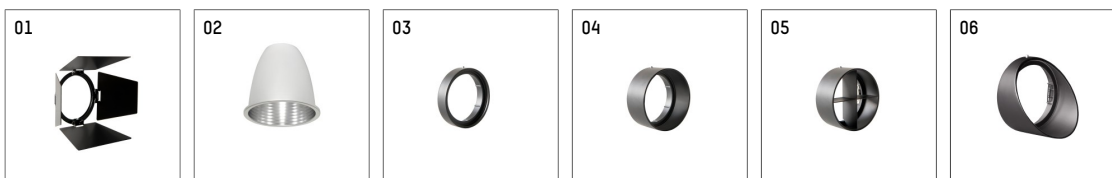

112 271 02 906

accessory

Optional accessories

description accessory general	dimensions in mm	item number	pic.-No.
antiglare flaps for spotlights gin.a, gin.o and lo.nely size 2		103438	01
changable reflector flood for gin.o 2		112 272 00 000	02
changable reflector spot for gin.o 2		112 270 00 000	02
connection ring suitable for attachment of accessories for spotlights gin.a, gin.o and lo.nely size 2		103445	03
tube screen suitable for attachment of accessories for spotlights gin.a, gin.o and lo.nely size 2		103442	04
connection tube with cross louver suitable for attachment of accessories for spotlights gin.a, gin.o and lo.nely size 2		103439	05
visor suitable for attachment of accessories for spotlights gin.a, gin.o and lo.nely size 2		104748	06

Additional optional accessory components

description accessory general	dimensions in mm	item number	pic.-No.
soft.shape lens for spotlights gin.a, gin.o and lo.nely size 2	∅: 74	104228	01
soft.spot lens for spotlights gin.a, gin.o and lo.nely size 2	∅: 74	103461	01
sculpture lens for spotlights gin.a, gin.o and lo.nely size 2	∅: 74	103460	02
prismatic glass for spotlights gin.a, gin.o and lo.nely size 2	∅: 74	104915	03
honeycomb louver for spotlights gin.a, gin.o and lo.nely size 2		103448	04
Dichroitic conversion filter daylight filter, conversion from 3000K to 5000K for spotlights gin.a, gin.o and lo.nely size 2	∅: 74	103459	05
Dichroitic conversion filter neutral filter, conversion from 3000K to 4000K for spotlights gin.a, gin.o and lo.nely size 2	∅: 74	103458	06
Dichroitic conversion filter warm tone filter, conversion from 3000K to 2400K for spotlights gin.a, gin.o and lo.nely size 2	∅: 74	103457	07